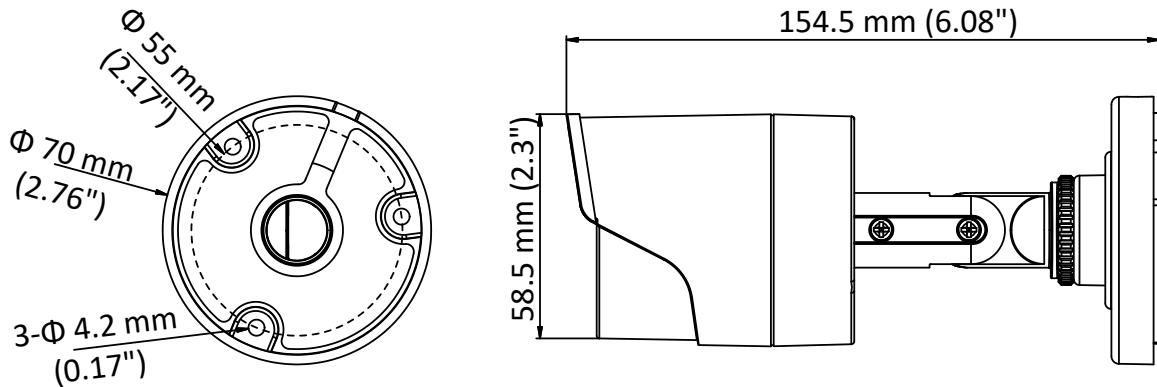

Dimensions