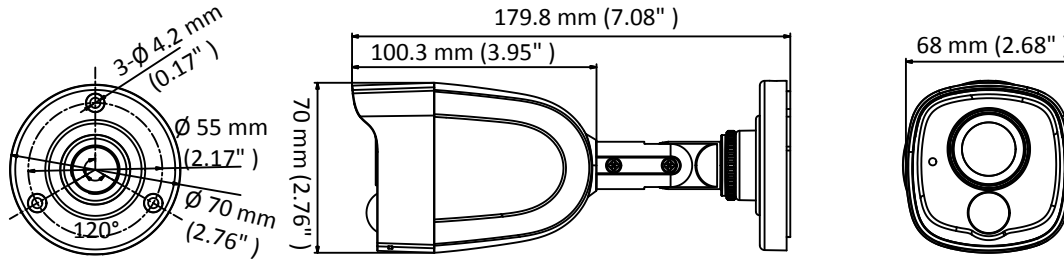

Order Model

DS-2CE11D8T-PIRLO

Dimension