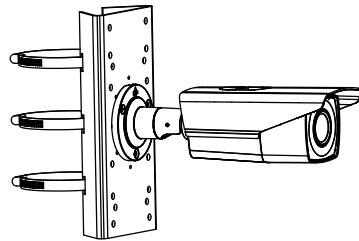

DS-2CE16C5T-AIT3Z 1 MP Ultra-Low Light Camera

Key Feature

- 1 MP, 1280 × 720 resolution
- Ultra-low light
- 130 dB true WDR, 3D DNR
- 2.7 mm to 13.5 mm varifocal lens, auto focus
- Smart IR, up to 80 m IR distance
- IP67

Specification

Camera	
Image Sensor	1 MP CMOS
Signal System	PAL/NTSC
Resolution	1280 (H) × 720 (V)
Frame Rate	TVI: 720p@25fps, 720p@30fps CVBS: PAL/NTSC
Min. Illumination	0.001 Lux @ (F1.2, AGC ON), 0 Lux with IR
Shutter Time	PAL: 1/25 s to 1/50, 000 s NTSC: 1/30 s to 1/50, 000 s
Slow Shutter	Max. 16 times
Lens	2.7 mm to 13.5 mm motorized, auto focus
Horizontal Field of View	95° to 31.3°
Lens Mount	Φ14
Day & Night	ICR
WDR (Wide Dynamic Range)	≥ 130 dB
Angle Adjustment	Pan: 0° to 360°, Tilt: 0° to 90°, Rotate: 0° to 360°
Menu	
Image Mode	STD/HIGH-SAT
AGC	Yes
Day/Night Mode	Auto/Color/BW (Black and White)
White Balance	Auto/Manual
AE (Auto Exposure) Mode	WDR/BLC/HLC/Global
Privacy Mask	4 programmable privacy masks
Motion Detection	4 programmable motion areas
NR (Noise Reduction)	3D DNR
Language	English
Functions	Brightness, Sharpness, Mirror, Smart IR
Interface	
Video Output	Switchable HD/SD
General	
Operating Conditions	-40 °C to 60 °C (-40 °F to 140 °F), humidity: 90% or less (non-condensing)
Power Supply	12 VDC ± 25%, 24 VAC ± 25%
Power Consumption	Max. 8.7 W
Ingress Protection	IP67
Material	Metal
IR Range	Up to 80 m
Communication	HIKVISION-C
Dimensions	85 mm × 92 mm × 269.6 mm (3.3" × 3.6" × 10.6")
Weight	Approx. 939 g (2.07 lb.)

Order Model

DS-2CE16C5T-AIT3Z

Dimension

Accessory

DS-1275ZJ-SUS
Vertical Pole Mount

DS-1276ZJ-SUS
Corner Mount

DS-1280ZJ-S
Junction Box

Distributed by