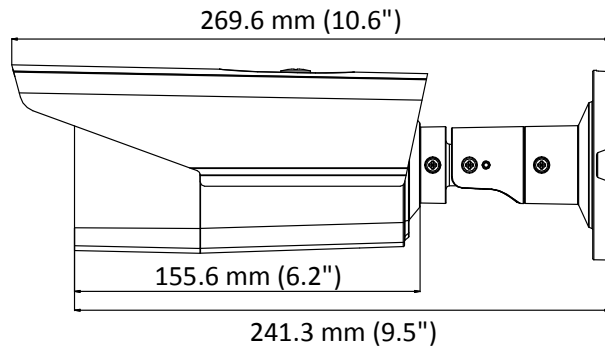

Order Model

DS-2CE16C5T-AIT3Z

Dimension