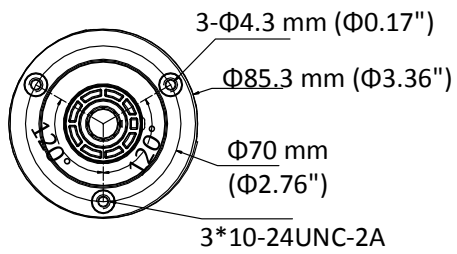

Order Model

DS-2CE16C5T-AIT3Z

Dimension