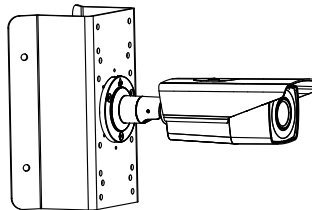

Specification

Camera	
Image Sensor	1 MP CMOS
Signal System	PAL/NTSC
Resolution	1280 (H) × 720 (V)
Frame Rate	TVI: 720p@25fps, 720p@30fps CVBS: PAL/NTSC
Min. Illumination	0.001 Lux @ (F1.2, AGC ON), 0 Lux with IR
Shutter Time	PAL: 1/25 s to 1/50, 000 s NTSC: 1/30 s to 1/50, 000 s
Slow Shutter	Max. 16 times
Lens	2.7 mm to 13.5 mm motorized, auto focus
Horizontal Field of View	95° to 31.3°
Lens Mount	Φ14
Day & Night	ICR
WDR (Wide Dynamic Range)	≥ 130 dB
Angle Adjustment	Pan: 0° to 360°, Tilt: 0° to 90°, Rotate: 0° to 360°
Menu	
Image Mode	STD/HIGH-SAT
AGC	Yes
Day/Night Mode	Auto/Color/BW (Black and White)
White Balance	Auto/Manual
AE (Auto Exposure) Mode	WDR/BLC/HLC/Global
Privacy Mask	4 programmable privacy masks
Motion Detection	4 programmable motion areas
NR (Noise Reduction)	3D DNR
Language	English
Functions	Brightness, Sharpness, Mirror, Smart IR
Interface	
Video Output	Switchable HD/SD
General	
Operating Conditions	-40 °C to 60 °C (-40 °F to 140 °F), humidity: 90% or less (non-condensing)
Power Supply	12 VDC ± 25%, 24 VAC ± 25%
Power Consumption	Max. 8.7 W
Ingress Protection	IP67
Material	Metal
IR Range	Up to 80 m
Communication	HIKVISION-C
Dimensions	85 mm × 92 mm × 269.6 mm (3.3" × 3.6" × 10.6")
Weight	Approx. 939 g (2.07 lb.)

Order Model

DS-2CE16C5T-AIT3Z

Dimension

Accessory

DS-1275ZJ-SUS
Vertical Pole Mount

DS-1276ZJ-SUS
Corner Mount

DS-1280ZJ-S
Junction Box

Distributed by