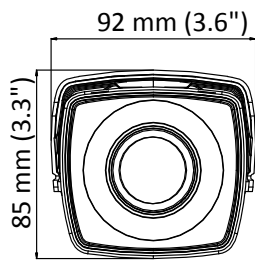

Order Model

DS-2CE16C5T-AIT3Z

Dimension