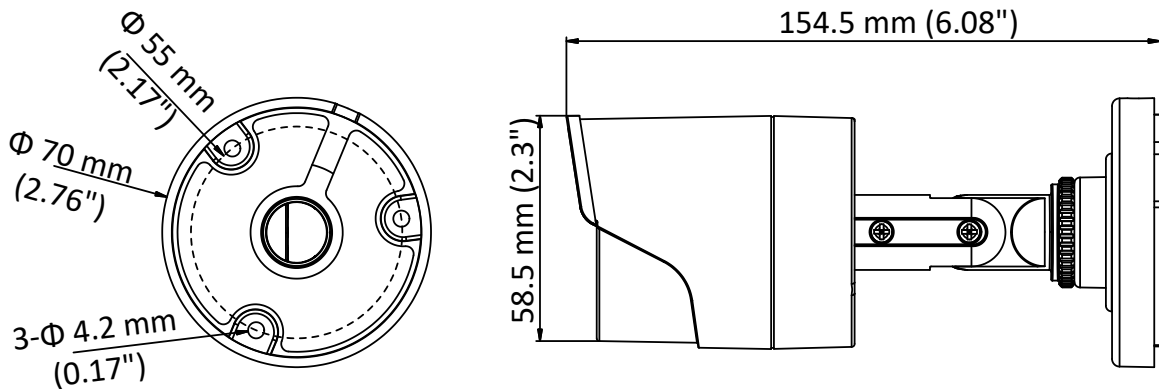

Dimensions