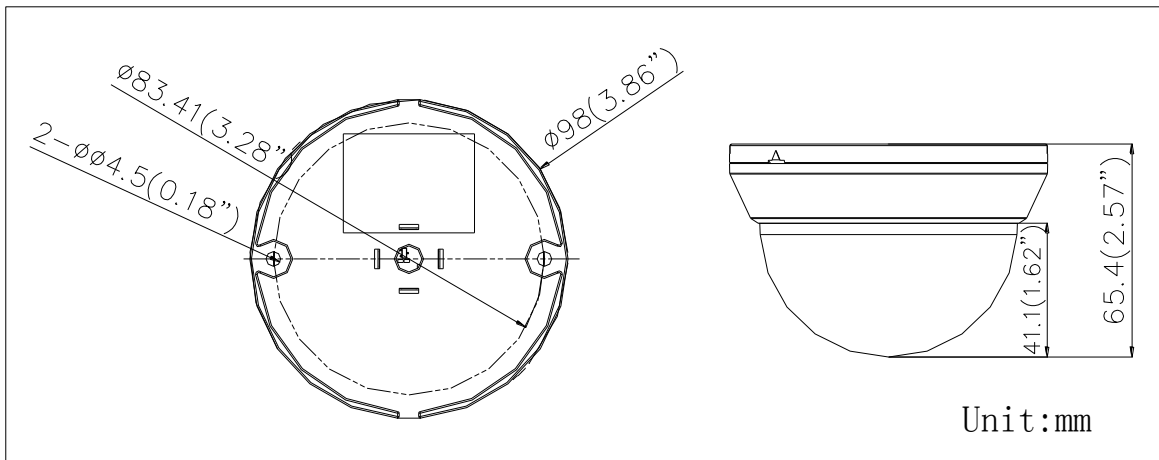

Dimensions