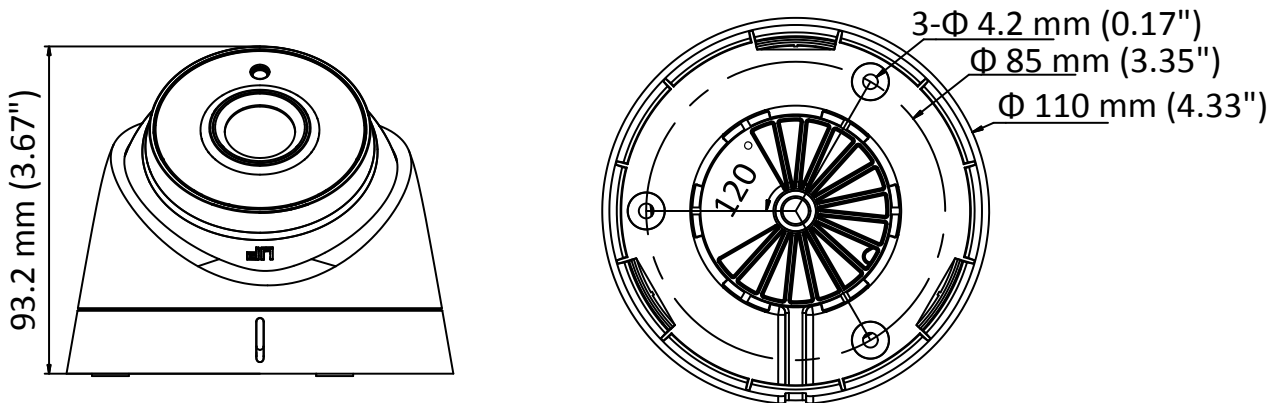

Dimensions