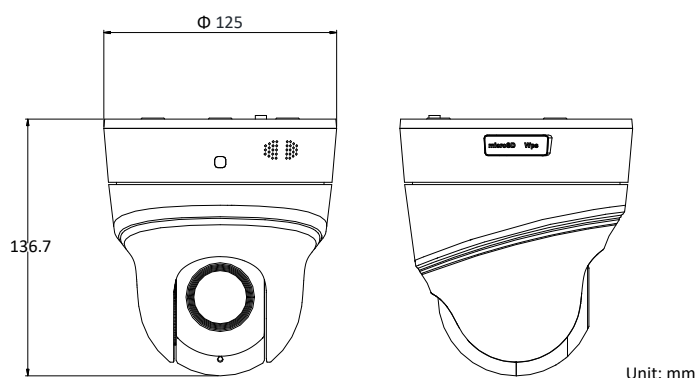

Order Model

DS-2DE2204IW-DE3/W, 12 VDC & PoE (802.3af, class3)

Dimensions