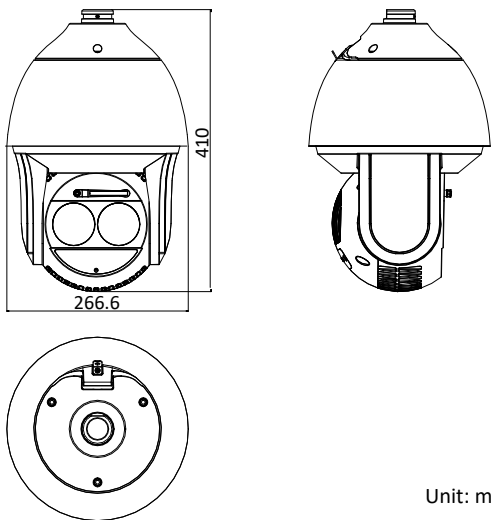

The DORI (detect, observe, recognize, identify) distance gives the general idea of the camera ability to distinguish persons or objects within its field of view.

It is calculated based on the camera sensor specification and the criteria given by EN 62676-4: 2015.

DORI	Detect	Observe	Recognize	Identify
Definition	25 px/m	63 px/m	125 px/m	250 px/m
Distance (Tele)	3680.0 m (12073.5 ft)	1460.3 m (4791.1 ft)	736.0 m (2414.7 ft)	368.0 m (1207.3 ft)

Order Model

DS-2DF8836I5X-AELW (B), with wiper, 24 VAC & Hi-PoE

Dimensions

Unit: mm