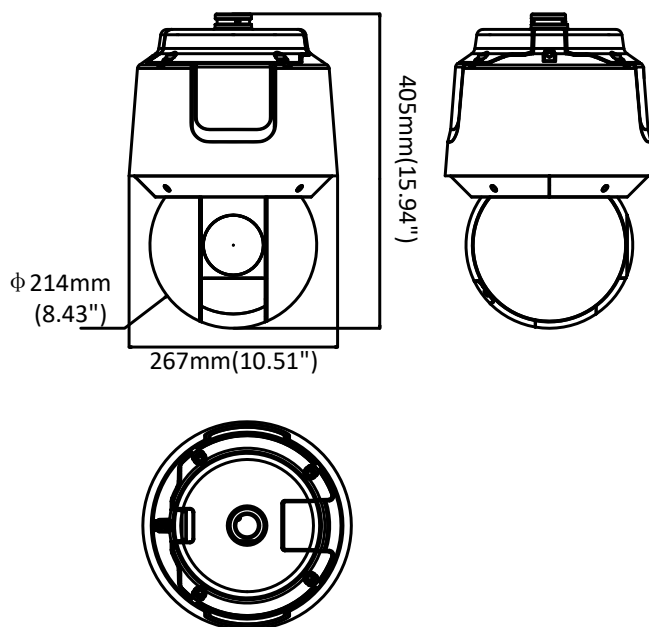

Power	24 VAC (max. 60 W, including max. 15 W for IR and max. 10 W for heater), Hi-PoE (including max. 15 W for IR and max. 10 W for heater)
Working Environment	Temperature: Outdoor: -40°C to 70°C (-40°F to 158°F) Humidity: ≤ 90%
Protection Level	IP67 Standard, IK10, 6000V Lightning Protection, Surge Protection and Voltage Transient Protection
Installation	Variable installation methods optional, including ceiling mounting (default), junction box installation and wall mounting
Dimensions	Φ 267 mm × 405 mm (Φ 10.51" × 15.94")
Weight	Approx. 9.5 kg (20.94 lb)

DORI

The DORI (detect, observe, recognize, identify) distance gives the general idea of the camera ability to distinguish persons or objects within its field of view.

It is calculated based on the camera sensor specification and the criteria given by EN 62676-4: 2015.

DORI	Detect	Observe	Recognize	Identify
Definition	25 px/m	63 px/m	125 px/m	250 px/m
Distance (Tele)	2786.2 m (9141.1 ft)	1105.6 m (3627.4 ft)	557.2 m (1828.2 ft)	278.6 m (914.1 ft)

Order Model

DS-2DF8A436IX-AEL (C), 24 VAC, Hi-PoE

DS-2DF8A436INX-AEL (C), 24 VAC, Hi-PoE

Dimension