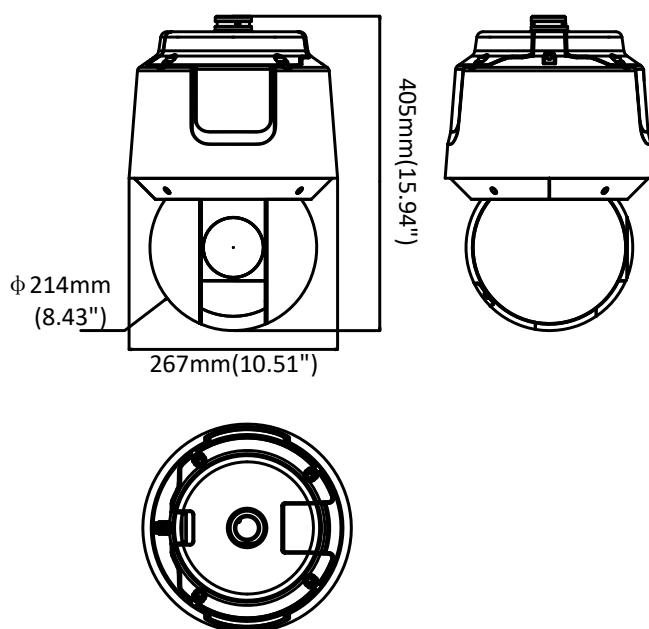

Power	24 VAC (max. 60 W, including max. 15 W for IR and max. 10 W for heater), Hi-PoE (including max. 15 W for IR and max. 10 W for heater)
Working Environment	Temperature: Outdoor: -40°C to 70°C (-40°F to 158°F) Humidity: ≤ 90%
Protection Level	IP67 Standard, IK10, 6000V Lightning Protection, Surge Protection and Voltage Transient Protection
Installation	Variable installation methods optional, including ceiling mounting (default), in-ceiling mounting, junction box installation and wall mounting
Dimensions	Φ 267 mm × 405 mm (Φ 10.51" × 15.94")
Weight	Approx. 9.5 kg (20.94 lb)

DORI

The DORI (detect, observe, recognize, identify) distance gives the general idea of the camera ability to distinguish persons or objects within its field of view.

It is calculated based on the camera sensor specification and the criteria given by EN 62676-4: 2015.

DORI	Detect	Observe	Recognize	Identify
Definition	25 px/m	63 px/m	125 px/m	250 px/m
Distance (Tele)	3680.0 m (12073.5 ft)	1460.3 m (4791.1 ft)	736.0 m (2414.7 ft)	368.0 m (1207.3 ft)

Order Model

DS-2DF8A836IX-AEL (B), 24 VAC, Hi-PoE

DS-2DF8A836INX-AEL (B), 24 VAC, Hi-PoE

Dimension