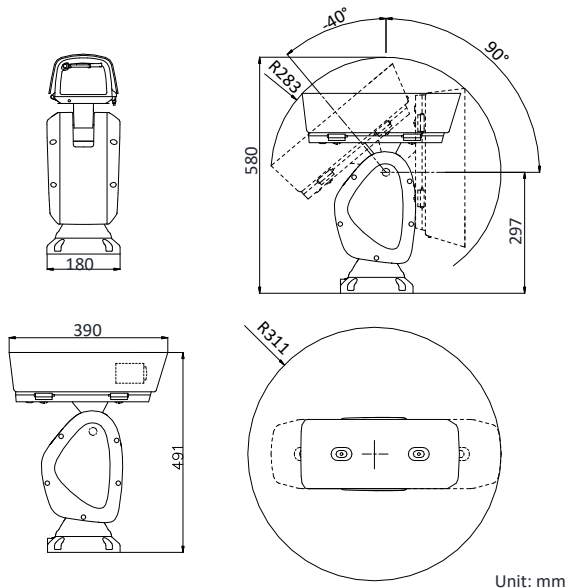

Order Model

DS-2DY9236X-A, 24 VAC

Dimensions

Unit: mm

Accessories

DS-1693ZJ

Wall Mounting Bracket

Distributed by