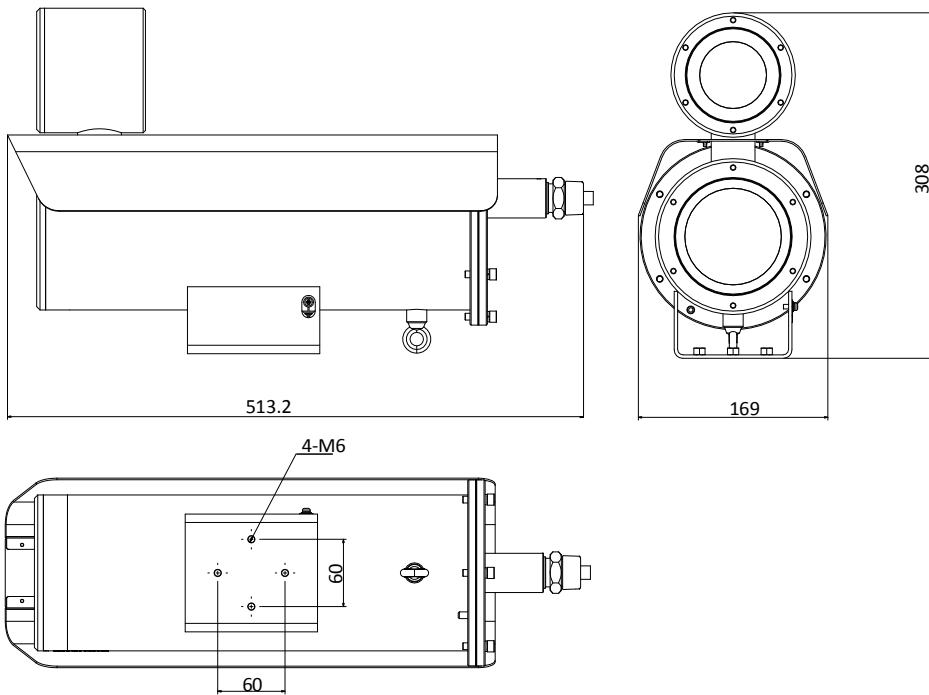

Dimension

-IZHS:

-IZHRS: