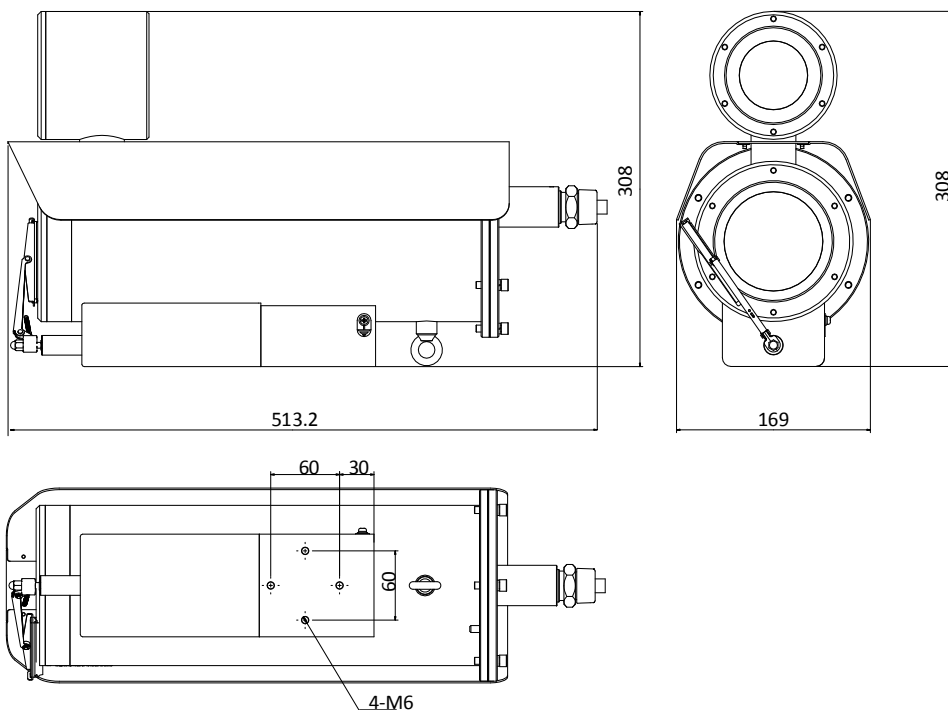

## Available Models

DS-2XE6422FWD-IZHS (2.8-12mm), DS-2XE6422FWD-IZHRS (2.8-12mm), DS-2XE6422FWD-IZHS (8-32mm), DS-2XE6422FWD-IZHRS (8-32mm)

**Dimension**

**-IZHS:**

**-IZHRS:**

Unit: mm

**Available Models**