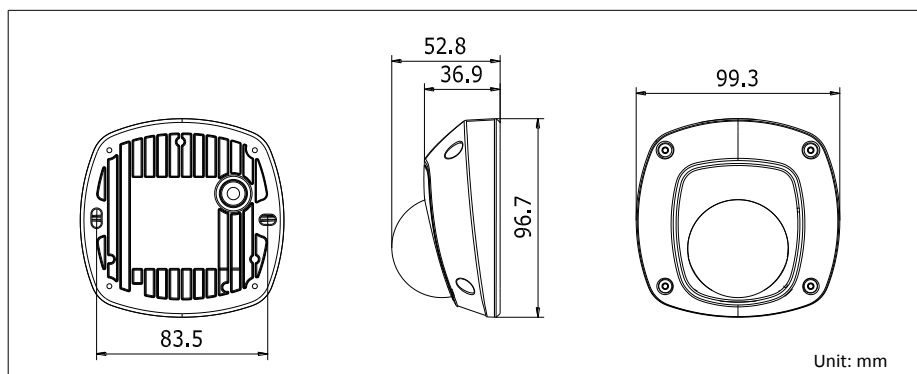

## Specification

<i>Camera</i>	
Image Sensor	1/2.7" Progressive Scan CMOS
Min. Illumination	0.01Lux @ (F1.2, AGC ON), 0 Lux with IR
Shutter Speed	1/3 s to 1/100,000 s
Lens	4 mm, horizontal field of view 90° [6 mm (53.9°), 8 mm (37.9°), optional]
Lens Mount	M12
Day & Night	IR cut filter with auto switch
DNR	3D DNR
Wide Dynamic Range	120dB
3-Axis Adjustment	Pan: -30° to 30°, Tilt: 0° to 80°, Rotate: 0° to 360°
<i>Compression Standard</i>	
Video Compression	Main stream: H.264/H.265 Sub stream: H.265/H.264/MJPEG Third stream: H.265/H.264
H.264 Type	Baseline Profile/Main Profile/High Profile
H.264+	Main stream supports
H.265 Type	Main Profile
H.265+	Main stream supports
Video Bit Rate	256 Kbps to 16 Mbps
Audio Compression	G.711/G.722.1/G.726/MP2L2/PCM
Audio Bit Rate	64Kbps(G.711)/16Kbps(G.722.1)/16Kbps(G.726)/32-192Kbps(MP2L2)
<i>Image</i>	
Max. Resolution	1280 × 960
Main Stream	50Hz: 25fps (1280 × 960, 1280×720) 60Hz: 30fps (1280 × 960, 1280×720)
Sub Stream	50Hz: 25fps (704 × 576, 640 × 480, 352 × 288, 320 × 240) 60Hz: 30fps (704 × 480, 640 × 480, 352 × 240, 320 × 240)
Third Stream	50Hz: 25fps (1280 × 960, 1280 × 720, 704 × 576, 640 × 480, 352 × 288, 320 × 240) 60Hz: 30fps (1280 × 960, 1280 × 720, 704 × 480, 640 × 480, 352 × 240, 320 × 240)
Image Enhancement	BLC/HLC/3D DNR/Defog/EIS
Image Settings	Support rotate mode. Brightness, contrast, saturation, and sharpness are adjustable via web browser and client software
ROI (Region of Interest)	Support 4 fixed region for each stream, or face dynamic tracking
Target Cropping	Support
Day/Night Switch	Day/Night/Auto/Scheduled
Picture Overlay	LOGO picture can be overlaid on video with 128 × 128, 24 bit bmp format
<i>Audio</i>	
Environment Noise Filtering	Support
Audio I/O	Support
Sampling Rate	Max. 48kHz
<i>Network</i>	
Network Storage	NAS (Support NFS, SMB/CIFS), Built-in Micro SD/SDHC/SDXC card slot, up to 128 GB

## Dimension