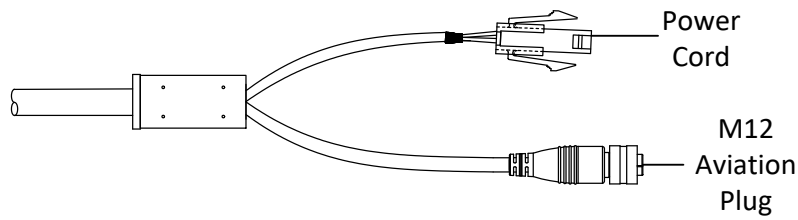

-IM: with 1 M12 aviation plug, 1 Molex plug for DC input

Dimension

Interface Description

| | M12 Wire | R-J45 Wire |
|------------|----------|------------|
| TX+ | 1 | 1 |
| TX- | 3 | 2 |
| RX+ | 2 | 3 |
| RX- | 4 | 6 |

M12 Interface Description

DS-2XM6726FWD-IM Cable Interface Description

DS-2XM6726FWD-I Cable Interface Description

Distributed by

HIKVISION

Headquarters

No.555 Qianmo Road, Binjiang District,
Hangzhou 310051, China
T +86-571-8807-5998
overseasbusiness@hikvision.com