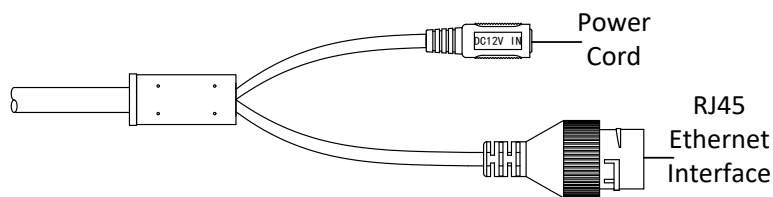

-IM: with 1 M12 aviation plug, 1 Molex plug for DC input

Dimension

Interface Description

| | M12 Wire | R-J45 Wire |
|------------|----------|------------|
| TX+ | 1 | 1 |
| TX- | 3 | 2 |
| RX+ | 2 | 3 |
| RX- | 4 | 6 |

M12 Interface Description

DS-2XM6726FWD-IM Cable Interface Description

DS-2XM6726FWD-I Cable Interface Description

Distributed by

HIKVISION

Headquarters

No.555 Qianmo Road, Binjiang District,
Hangzhou 310051, China
T +86-571-8807-5998
overseasbusiness@hikvision.com