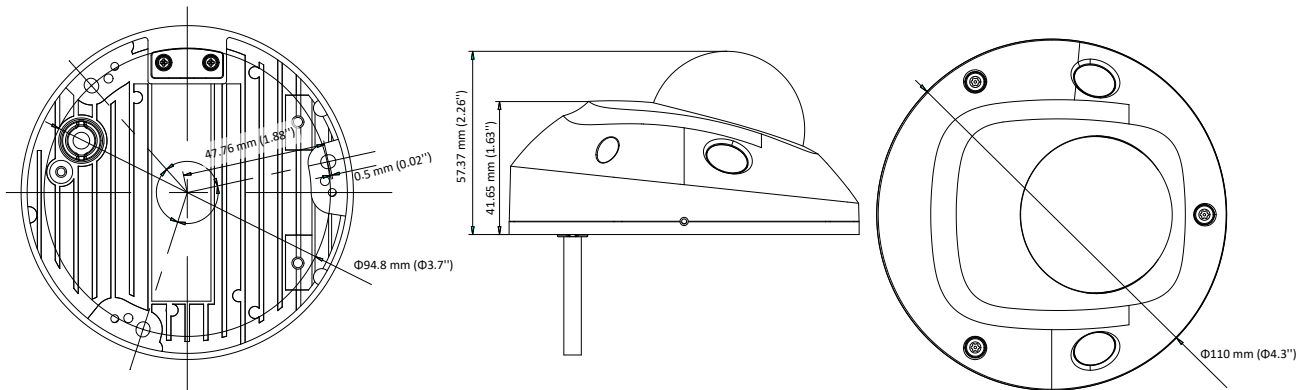

-IM: with 1 M12 aviation plug, 1 Molex plug for DC input

Dimension

Interface Description

| | M12 Wire | R-J45 Wire |
|------------|----------|------------|
| TX+ | 1 | 1 |
| TX- | 3 | 2 |
| RX+ | 2 | 3 |
| RX- | 4 | 6 |