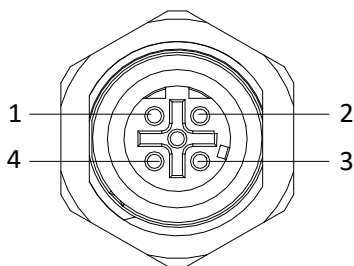

-IM: with 1 M12 aviation plug, 1 Molex plug for DC input

Dimension

Interface Description

| | M12 Wire | R-J45 Wire |
|------------|----------|------------|
| TX+ | 1 | 1 |
| TX- | 3 | 2 |
| RX+ | 2 | 3 |
| RX- | 4 | 6 |