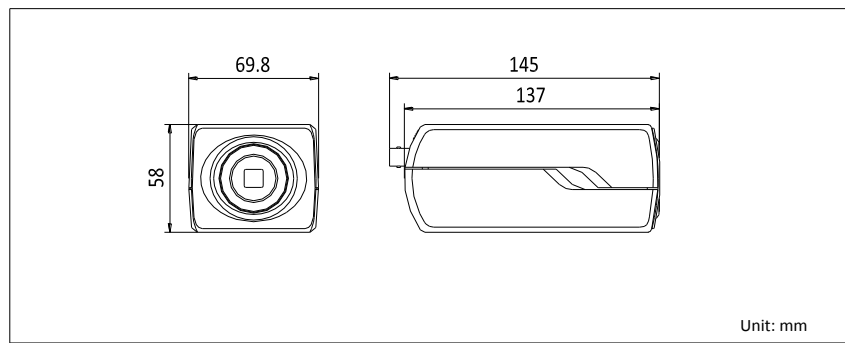

Dimensions

Unit: mm

Network

Network Storage	Micro SD/SDHC/SDXC card (128G), NAS(NFS, SMB/CIFS), edge recording
Alarm Trigger	Intrusion detection, audio exception detection, defocus detection, motion detection, face detection, dynamic analysis, tampering alarm, network disconnect, IP address conflicts, storage exception
Protocols	TCP/IP, ICMP, HTTP, HTTPS, FTP, DHCP, DNS, DDNS, RTP, RTSP, RTCP, PPPoE, NTP, UPnP, SMTP, SNMP, IGMP, 802.1X, QoS, IPv6, Bonjour
Standard	ONVIF, PSIA, CGI, ISAPI
Common features	Reset, flickerless, three streams, heartbeat, mirror, password protection, video masking, watermark, anonymous login, IP address filtering

Intelligent

Behavior Analysis	Line crossing, Region entrance, Region exiting, Intrusion, Object removal, unattended baggage
-------------------	---

General

Operating Conditions	-30 °C – 60 °C (-22 °F – 140 °F), Humidity 95% or less (non-condensing)
Power Supply	24 V AC ± 10%, 12 V DC ± 10%, PoE (802.3af)
Power Consumption	Max. 6 W
Dimensions	69.8×58×145 mm (2.68" × 2.56" × 5.70")
Weight	830 g (1.83 lbs)