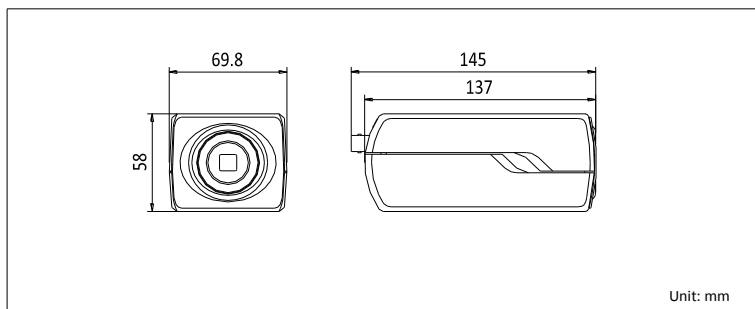

Dimensions

Unit: mm

Network

Network Storage	Micro SD/SDHC/SDXC card (128G), NAS(NFS, SMB/CIFS), edge recording
Alarm Trigger	Intrusion detection, audio exception detection, defocus detection, motion detection, face detection, dynamic analysis, tampering alarm, network disconnect, IP address conflicts, storage exception
Protocols	TCP/IP, ICMP, HTTP, HTTPS, FTP, DHCP, DNS, DDNS, RTP, RTSP, RTCP, PPPoE, NTP, UPnP, SMTP, SNMP, IGMP, 802.1X, QoS, IPv6, Bonjour
Standard	ONVIF, PSIA, CGI, ISAPI
Common features	Reset, flickerless, three streams, heartbeat, mirror, password protection, video masking, watermark, anonymous login, IP address filtering

Intelligent

Face capture	Accurately detect human faces, capture face images, or trigger an alarm

General

Operating Conditions	-30 °C – 60 °C (-22 °F – 140 °F), Humidity 95% or less (non-condensing)
Power Supply	24 V AC ± 10%, 12 V DC ± 10%, PoE (802.3af)
Power Consumption	Max. 6 W
Dimensions	69.8×58×145 mm (2.68" × 2.56" × 5.70")
Weight	830 g (1.83 lbs)

Order Models

iDS-2CD6024FWD/F

Accessories

DS-1292ZJ
Short Arm Wall Mount