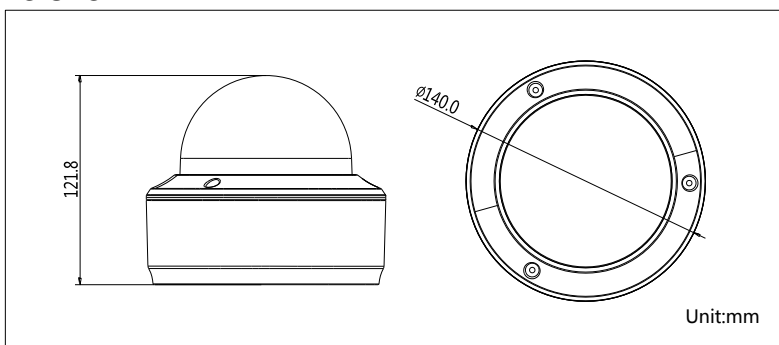

Dimensions

Network

Network Storage	NAS(NFS, SMB/HIFS), edge recording
Alarm Trigger	Face Detection , Defocus Detection , Scene Change, Audio Abnormal, Motion detection, Tampering alarm, Network disconnect, IP address conflict, Storage exception
Protocols	TCP/IP, ICMP, HTTP, HTTPS, FTP, DHCP, DNS, DDNS, RTP, RTSP, RTCP, PPPoE, NTP, UPnP, SMTP, SNMP, IGMP, 802.1X, QoS, IPv6, Bonjour
Standard	ONVIF, PSIA, CGI, ISAPI
Common features	Reset, flickerless, three streams, heartbeat, mirror, password protection, video masking, watermark, anonymous login, IP address filtering

Intelligent

Face Capture	Detect human faces, capture face images, or trigger an alarm

General

Operating Conditions	-30 °C – 60 °C (-22 °F – 140 °F), Humidity 95% or less (non-condensing)
Power Supply	12 V DC $\pm$ 10%, PoE (802.3af)
IR Range	Up to 30m
Power Consumption	Max. 13.5W
Dimensions	Φ 140 $\times$ 121.8 mm (Φ 5.51" $\times$ 4.80")
Weight	1400 g (3.09 lbs)

Order Models

iDS-2CD6124FWD-IZ/ F