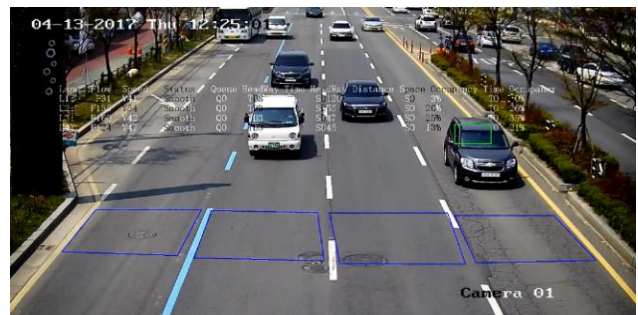

## iDS-TCD203-A Highly Performance Traffic Camera

### Application

- Vehicle counting
- Traffic monitoring
- Traffic status publish

### Smart function:

- Lane Flow
- Average Vehicle Speed
- Time Headway
- Space Headway
- Time Occupancy
- Space Occupancy
- Lane Queue Length
- Vehicle Type (Large, Small, Motorcycle)
- Lane Traffic Status (Smooth, Slow, Congestion)
- Congestion Level

## Specifications

<b>Model</b>	<b>iDS-TCD203-A</b>
<b>Software Features and Performance</b>	
Coverage	1~3 lanes
Frame rate	50HZ: 1920*1080@50fps 60HZ: 1920*1080@60fps
Video Compression	H.265/H.264/MJPEG
Streaming	RTSP
<b>Configuration</b>	
Web Server	Support
TCP/IP Server	SDK/ISAPI
Time Synchronization	NTP/Manually
Software Update	Web/SDK
<b>Data Transmission</b>	
FTP	FTP, Multiple FTP
Standard Protocols	TCP/IP, HTTP, HTTPS, FTP, DNS, DDNS, RTP, RTSP, RTCP, NTP, UPnP, IPv6, UDP
Serial Port	2 RS-485 ports, 1 RS-232 port
Data Output	SDK/ISAPI
<b>System</b>	
Traffic Camera	2 MP (1/1.8" CMOS), max.1920 * 1080
Supplement Light	3 LED supplement lights, 850 nm(white light optional), angle: 40°
Programming Interface	ONVIF (Version 2.1), ISAPI
Lens	8~32mm @ F1.4, angle of view:42.5°~13.4°;
Operating System	Linux
Digital I/O	2-ch inputs, 2-ch outputs
Connector	Waterproof circular connector
Protection Level	IP67 IK10
Communication Interface	1 RJ45 10M/100M/1000M self-adaptive Ethernet interfaces
Storage	TF card, up to 128 GB
<b>Technical Data</b>	
Certifications	CE, FCC, RoHS
Operating & Storage Temperature	-30 °C to +70 °C(-22 °F to +158 °F)
Operating & Storage Humidity	5% to 95%@+40 °C (+104 °F), non-condensing
Dimensions (W × H × D)	120 × 132.8 × 428.5 mm (4.72 × 5.23 × 16.87 inch)
Weight	3.12 ± 0.5 kg (6.88 ± 1.1 lb)
Power Supply	DC 24V
Power Consumption	Max. 15 W