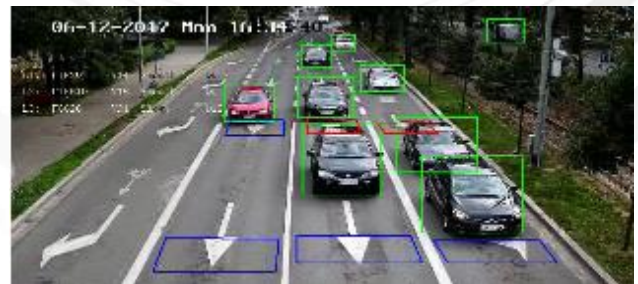

## iDS-TCD203-A Highly Performance Traffic Camera

### Application

- Vehicle counting
- Traffic monitoring
- Traffic status publish

### Smart function:

- Lane Flow
- Average Vehicle Speed
- Time Headway
- Space Headway
- Time Occupancy
- Space Occupancy
- Lane Queue Length
- Vehicle Type (Large, Small, Motorcycle)
- Lane Traffic Status (Smooth, Slow, Congestion)
- Congestion Level

## Specifications

<b>Model</b>	<b>iDS-TCD203-A</b>
<b>Software Features and Performance</b>	
Coverage	1~3 lanes
Frame rate	50HZ: 1920*1080@50fps 60HZ: 1920*1080@60fps
Video Compression	H.265/H.264/MJPEG
Streaming	RTSP
<b>Configuration</b>	
Web Server	Support
TCP/IP Server	SDK/ISAPI
Time Synchronization	NTP/Manually
Software Update	Web/SDK
<b>Data Transmission</b>	
FTP	FTP, Multiple FTP
Standard Protocols	TCP/IP, HTTP, HTTPS, FTP, DNS, DDNS, RTP, RTSP, RTCP, NTP, UPnP, IPv6, UDP
Serial Port	2 RS-485 ports, 1 RS-232 port
Data Output	SDK/ISAPI
<b>System</b>	
Traffic Camera	2 MP (1/1.8" CMOS), max.1920 * 1080
Supplement Light	3 LED supplement lights, 850 nm(white light optional), angle: 40°
Programming Interface	ONVIF (Version 2.1), ISAPI
Lens	8~32mm @ F1.4, angle of view:42.5°~13.4°;
Operating System	Linux
Digital I/O	2-ch inputs, 2-ch outputs
Connector	Waterproof circular connector
Protection Level	IP67 IK10
Communication Interface	1 RJ45 10M/100M/1000M self-adaptive Ethernet interfaces
Storage	TF card, up to 128 GB
<b>Technical Data</b>	
Certifications	CE, FCC, RoHS
Operating & Storage Temperature	-30 °C to +70 °C(-22 °F to +158 °F)
Operating & Storage Humidity	5% to 95%@+40 °C (+104 °F), non-condensing
Dimensions (W × H × D)	120 × 132.8 × 428.5 mm (4.72 × 5.23 × 16.87 inch)
Weight	3.12 ± 0.5 kg (6.88 ± 1.1 lb)
Power Supply	DC 24V
Power Consumption	Max. 15 W