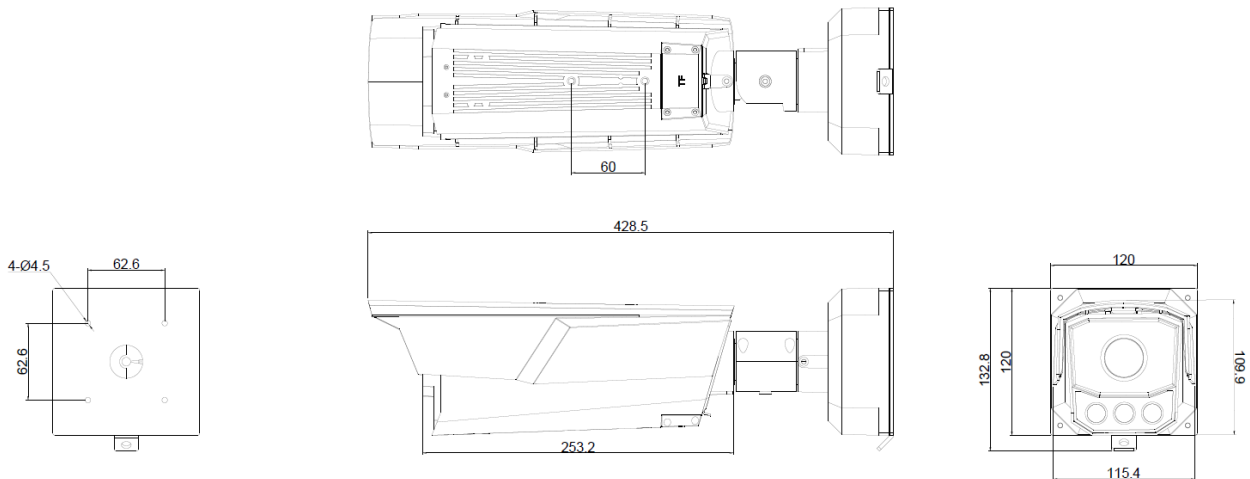

Accessories

DS-1275ZJ/HWB

Distributed by

Available Models

iDS-TCD203-A

Headquarters

No.555 Qianmo Road, Binjiang District,
Hangzhou 310051, China
T +86-571-8807-5998
overseasbusiness@hikvision.com

Hikvision USA
T +1-909-895-0400
sales.usa@hikvision.com

Hikvision Europe
T +31-23-55-42-770
info.eu@hikvision.com

Hikvision Middle East
T +971-4-8816086
salesme@hikvision.com

Hikvision Russia
T +7-495-669-67-99
saleru@hikvision.com

Hikvision India
T +91-22-28469900
sales@pramahikvision.com

Hikvision Italy
T +39-0438-6902
info.it@hikvision.com

Hikvision France
T +33(0)1-85-330-450
info.fr@hikvision.com

Hikvision Spain
T +34-91-737-16-55
info.es@hikvision.com

Hikvision Poland
T +48-22-460-01-50
poland@hikvision.com

Hikvision UK
T +01628-902140
support.uk@hikvision.com

Hikvision Singapore
T +65-6684-4718
sg@hikvision.com

Hikvision Oceania
T +61-2-8599-4233
salesau@hikvision.com

Hikvision Canada
T +1-909-895-0400
sales.usa@hikvision.com

Hikvision Korea
T +82-31-731-8841
sales.korea@hikvision.com

Hikvision Brazil
T +55 11 3318-0050
Latam.support@hikvision.com

Hikvision Africa
T +27 (10) 0351172
sale.africa@hikvision.com

Hikvision Hong Kong
T +852-2151-1761