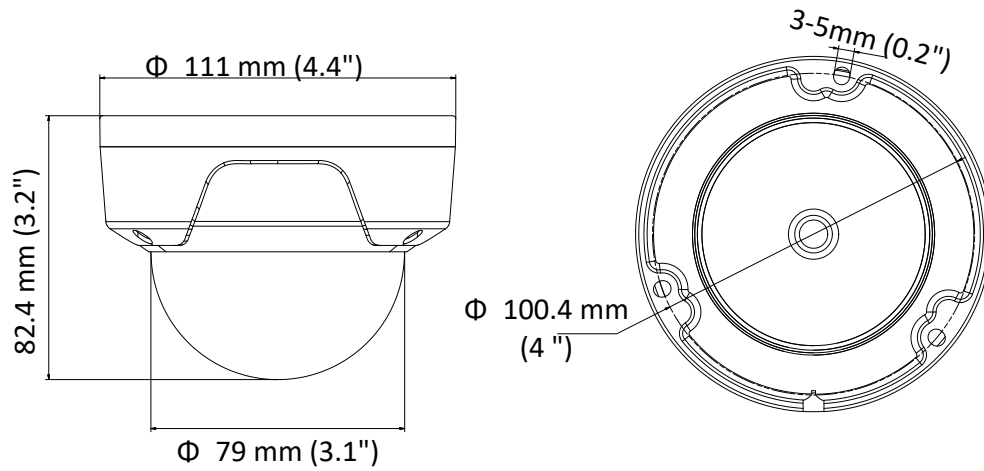

	PoE (802.3af, 36 V to 57 V), 0.2 A to 0.1 A, Max. 6.5 W
Protection Level	IP67
IR Range	Up to 30 m
Material	Without –M model: Bubble: plastic, front cover: plastic, bottom base: metal –M model: Bubble: plastic, front cover: metal, bottom base: metal
Dimensions	Φ 111 mm × 82.4 mm (4.4" × 3.2")
Weight	Without –M model: 420 g (0.9 lb.) With –M model: 480 g (1.1 lb.)

Available Models

IPC-D100 (2.8/4/6 mm) (B), IPC-D100-M (2.8/4/6 mm)

Dimension

Accessory

HIA-J204
Inclined Ceiling
Mount

HIA-B101-110
Pendant Mount

HIA-B401-110
Wall Mount

HIA-B401-110B
Wall Mount