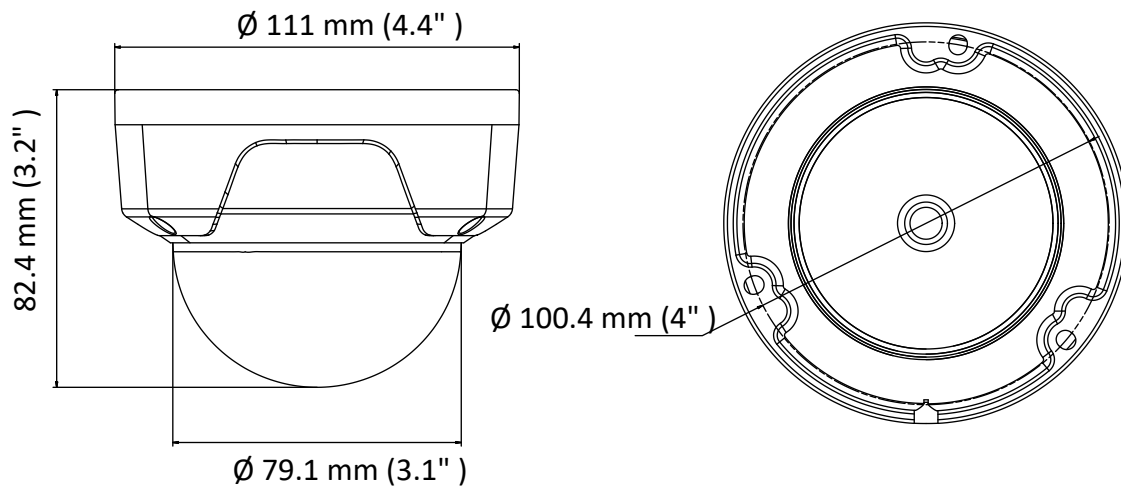

Client	iVMS-4200, Hik-Connect, iVMS-5200, iVMS-4500
Web Browser	IE8+, Chrome 31.0-44, Firefox 30.0-51, Safari 8.0+
Interface	
Communication Interface	1 RJ45 10M/100M self-adaptive Ethernet port
General	
Operating Conditions	-30 °C to 60 °C (-22 °F to 140 °F), humidity: 95% or less (non-condensing)
Power Supply	12 VDC ± 25%, 5.5 mm coaxial power plug PoE (802.3af, class 3)
Power Consumption and Current	12 VDC, 0.4 A, Max: 5 W PoE: (802.3af, 36 V to 57 V), 0.2 A to 0.1 A, Max: 6.5 W
Ingress Protection	IP67, IK10
Material	Without -M model: Bubble: plastic, front cover: plastic, bottom base: metal -M model: Bubble: plastic, front cover: metal, bottom base: metal
Dimensions	Camera: Ø 111 mm × 82.4 mm (Ø 4.4" × 3.2") With package: 134 mm × 134 mm × 108 mm (5.3" × 5.3" × 4.3")
Weight	Without -M model: Camera: Approx. 400 g (0.9 lb.) With package: Approx. 600 g (1.3 lb.) -M model: Camera: Approx. 460 g (1 lb.) With package: Approx. 660 g (1.5 lb.)

Available Models

IPC-D121H (2.8/4 mm), IPC-D121H-M (2.8/4 mm)

Dimension

Accessories

DS-1259ZJ
Inclined Ceiling
Mount

DS-1271ZJ-110
Pendant Mount

DS-1272ZJ-110
Wall Mount

DS-1272ZJ-110B
Wall Mount