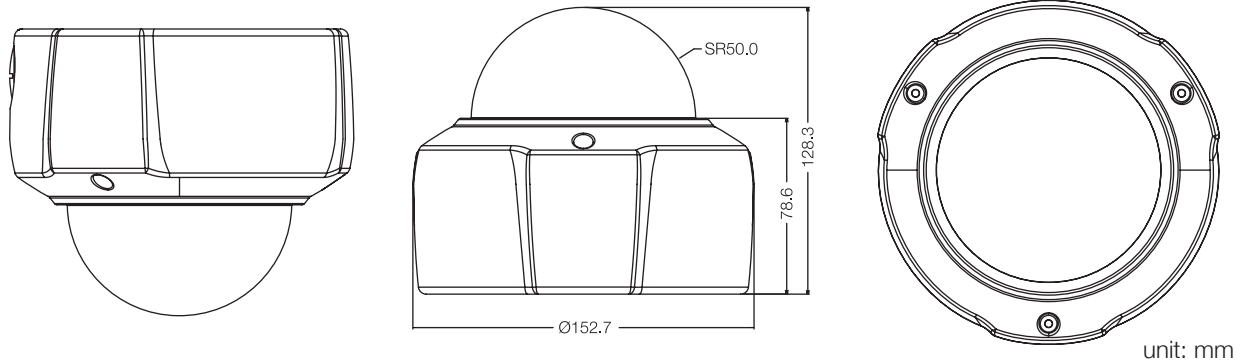

CAIPDC330TI1WV-PV

<http://www.vodanet.com.tr>

High Definition 1080P H.264 TDN Vandal-Proof IP Dome Camera with Vari-Focal Lens

DIMENSIONS

ORDERING

CAIPDC330TV-V	1080P IP Vandal-proof Dome Camera, 2.8 - 12mm vari-focal, TDN, H.264, 24VAC & 12VDC, ONVIF
CAIPDC330TV-PV	1080P IP Vandal-proof Dome Camera, 2.8 - 12mm vari-focal, TDN, H.264, 24VAC & 12VDC and PoE IEEE 802.3af, ONVIF