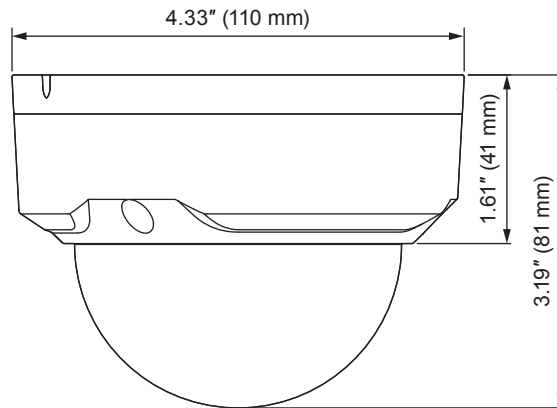

Network WDR 4 MP IR Rugged Mini Dome Camera

RECOMMENDED ACCESSORIES

SYSTEM COMPATIBILITY		MOUNTS AND ACCESSORIES		
HEN*4	8/16/32/64-channel Performance Series 4K NVRs (H.264 and H.265)	HQA-WK		Wall Mount
HEN*2	4/8/16-channel Performance Series NVRs (H.264)	HQA-PM2**		Pole Mount Bracket
		HB34S2-CM**		Corner Mount Bracket
		HQA-BB2		Junction Box

** The HQA-BB2 junction box must be used when installing the camera to HQA-PM2 or HB34S2-CM.

ORDERING

H4W4PER3	Network WDR 4 MP IR Rugged Mini Dome Camera, 1/3" CMOS, 2.8 mm Fixed, 24 IR LEDs, PoE, IP66, H.265/H.264/Smart Codec

DIMENSIONS

Find out more

www.security.honeywell.com/

Honeywell Commercial Security

715 Peachtree St. NE
Atlanta, GA 30308
1.800.323.4576
www.honeywell.com

ONVIF and the ONVIF logo are trademarks of ONVIF Inc. Honeywell reserves the right, without notification, to make changes in product design or specifications.

L/H4W4PER3D/D | 04/19
© 2019 Honeywell International Inc.

Honeywell