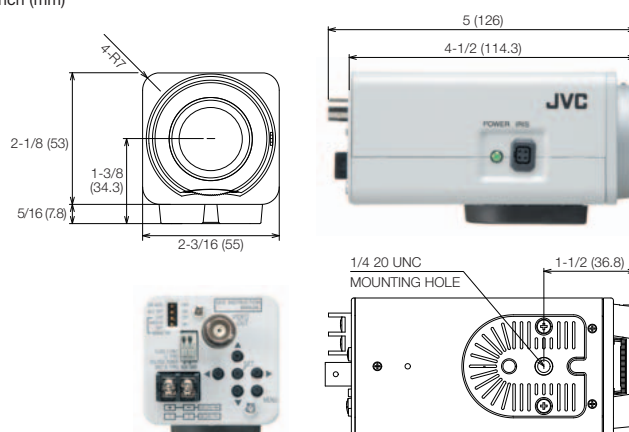

Specifications

TK-C9300UA

Signal system	NTSC
Image device	1/3 type IT CCD
Number of effective pixels	380,000 (768H x 494V)
Sync system	Internal
Scanning system	2:1 interlace, 525 lines
Scanning frequency	15.734kHz (H), 59.94Hz (V)
Video output	Composite video signal: 1.0V (p-p), 75 ohms (BNC)
Video S/N ratio	52 dB (AGC off)
Horizontal resolution	600 TV lines *
Minimum illumination (typical)	0.05 lx (50%, F1.2, AGC HIGH) 0.025 lx (25%, F1.2, AGC HIGH)
B&W mode	0.006 lx (50%, F1.2, AGC HIGH) 0.003 lx (25%, F1.2, AGC HIGH)
Iris control	DC iris
White balance	ATW (wide/narrow) / AWC / Manual (ATW color temp. range 2300K to 10,000K)
Day/Night	True D/N with IR cutoff filter
Wide dynamic range function	ExDR Plus (by dual shutter)
3DNR	NORMAL / HIGH
Display mode (Monitor type)	LCD1/LCD2/CRT
BLC	off/on (4 patterns)
AGC	OFF/MID/HIGH
Sens-up	off / x2 to x128
Digital zoom	x1, x1.4, x2
Motion detect	off/on
Privacy mask	4 areas
Focus adjustment mode	Yes
Lens mount	CS
AUX (Alarm terminal)	1
Power supply	24VAC (60Hz) / 12VDC UL listed
Power consumption	2.5 W
Operating temperature range	14°F to 122°F (-10°C to 50°C) (32°F to 104°F (0°C to 40°C) recommended)
Dimensions (WxHxD)	2-3/16" x 2-7/16" x 5" (55mm x 61mm x 126mm)
Weight (approx.)	0.6lbs (270g)

* Tamron M13VM246 at wide angle

Dimensions

Unit: inch (mm)

Note: Screen images are explanatory purpose and not actual images attained using this product. All brand or product names may be trademarks and/or registered trademarks of their respective owners. Copyright © 2011, Victor Company of Japan, Limited. All Rights Reserved.