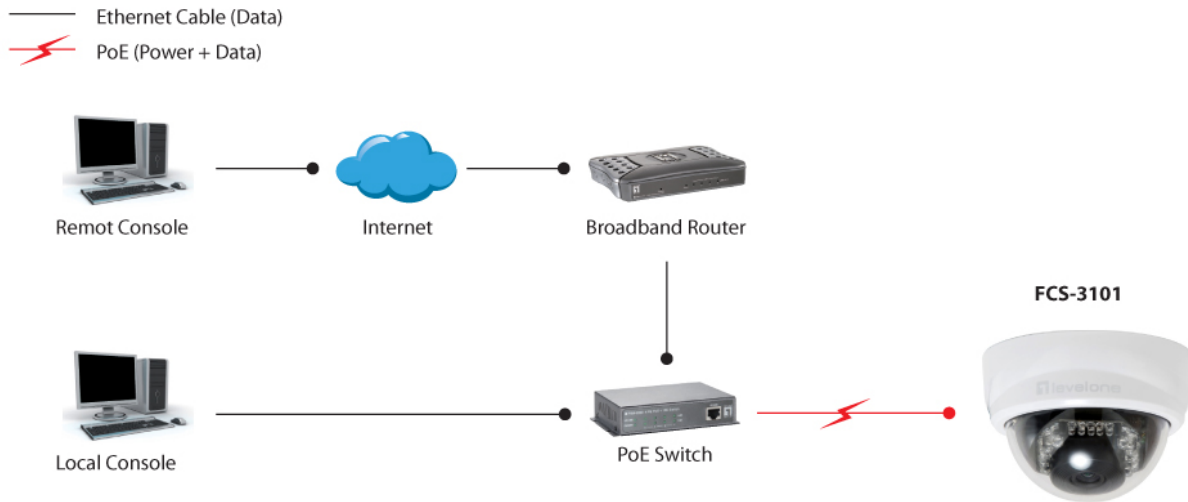

Viewing System Requirements:

Browser: Internet Explorer 6.x or above, Firefox, Chrome, Safari
Cell phone: 3GPP player
Real Player: 10.5 or above
Quick Time 6.5 or above

Diagram

Order Information

FCS-3101

Package Contents

Power Adapter
Mounting Kit
Screw Kit
Quick Installation Guide
Resource CD (User Manual, Utility, 64-CH Monitoring Software)