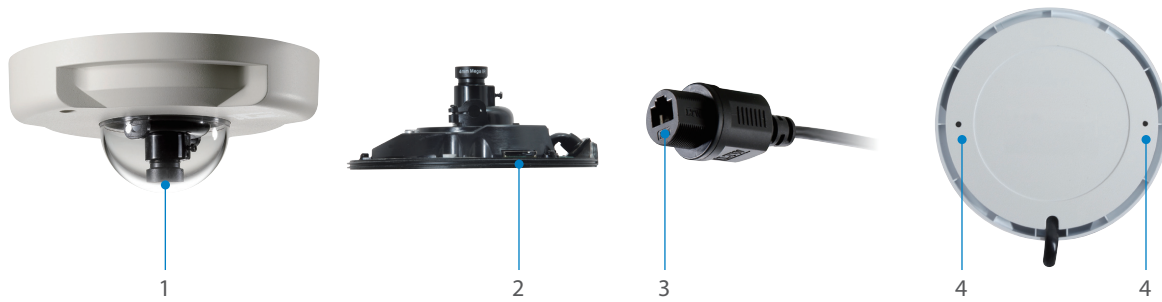

Front & Rear View

1. Lens
2. Micro SD slot
3. RJ-45 Dongle
4. Ceiling Mount