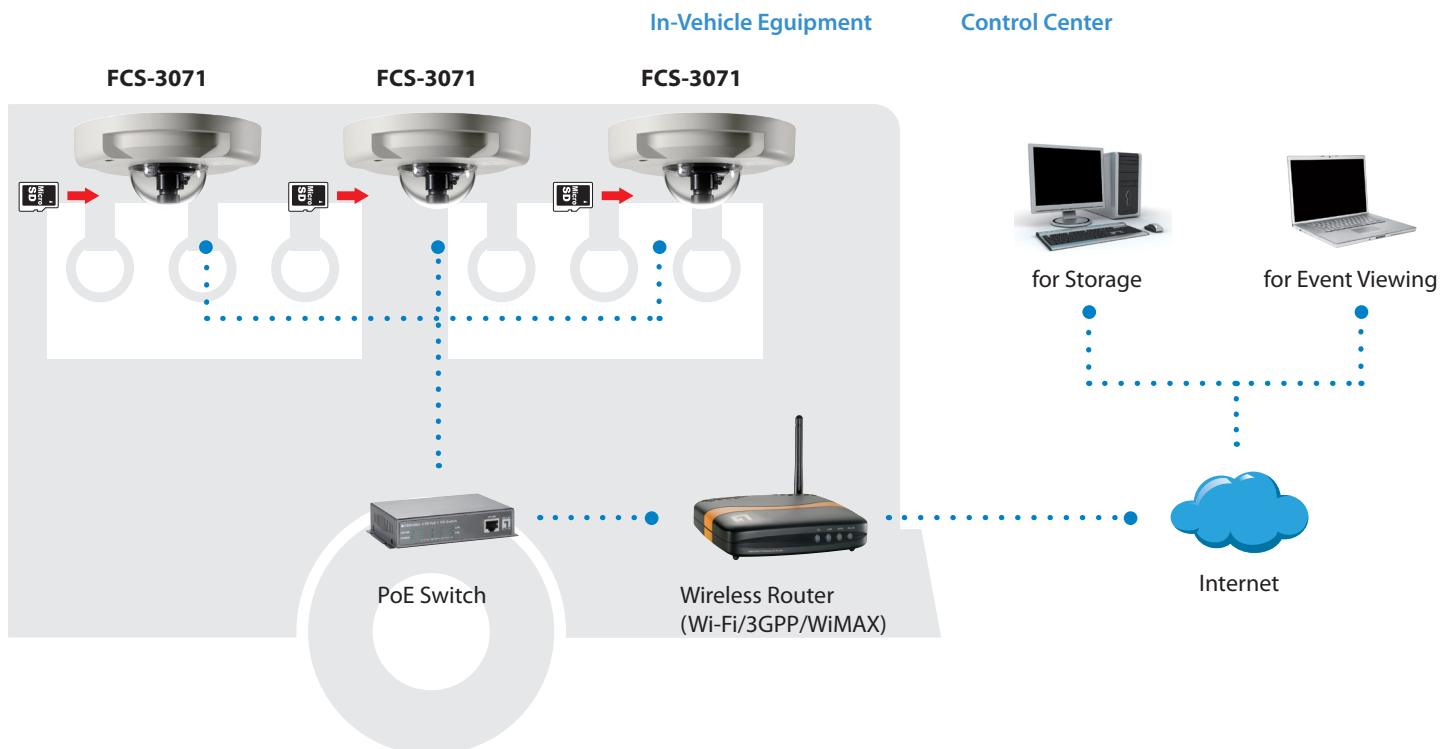

Product Diagram

Order Information

Package Content

FCS-3071: 2-Megapixel PoE Dome Network Camera

FCS-3071

Allen Wrench

Quick Installation Guide

CD Manual / Utility

All mentioned brand names are registered trademarks and property of their owners. Technical specifications are subject to change without notice.

© Copyright Digital Data Communications GmbH. All Rights Reserved.