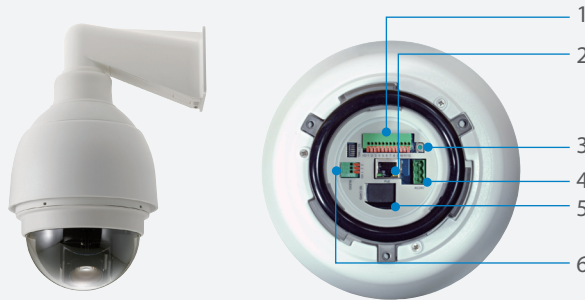

2-Megapixel P/T/Z PoE Plus Speed Dome Outdoor Network Camera

FCS-4041

H/W Version: 1

Product Overview

LevelOne FCS-4041 is the superb performance speed dome network camera offering 2-Megapixel or 1080P resolution with superb image quality. Adopting 18x optical zoom lens and 1/2.8" Sony Progressive Scan CMOS sensor. The IP66-rated housing protects the camera body against rain and dust and the wide temperature range (-40°C ~ 50°C) It is especially suitable for monitoring wide open indoor/outdoor spaces such as airports, highways and parking lots where high-level reliability and precision are always required.

Powerful, feature rich IP Network Camera

FCS-4041 offers users the most advanced features, includes WDR, Digital Noise Reduction, PoE Plus(30W), SD/SDHC card slot, dual-codec, dual-stream, two-way audio, digital I/O, 802.1X authentication for network protection, Users can easily control the lens position via a mouse or a joystick to track the object of interest and set up to 256 preset positions for patrolling.

Bundled LevelOne IP CamSecure up to 64channels

The FCS-4041 comes bundled with the LevelOne IP CamSecure Surveillance Software. It allows users to monitor the cameras up to 64 channels simultaneously.

1. ALARM I/O
2. RJ-45 Connector
3. Factory Reset Button
4. Power
5. Micro SD Card Slot
6. Audio I/O