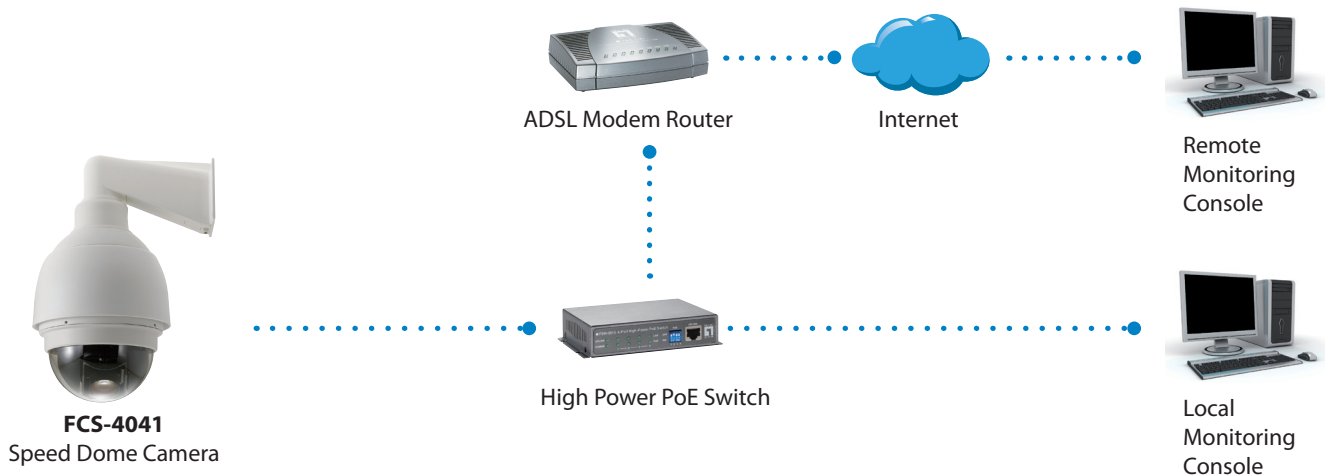

Web browser

Mozilla Firefox, Safari, Internet Explorer 6.x or above

Cell phone viewer

3GPP player

Stream player

Real Player 10.5 or above

Quick Time 6.5 or above

Applications

Product Diagram

Order Information

FCS-4041: 2-Megapixel P/T/Z PoE Plus Speed Dome Outdoor Network Camera

Package Content

FCS-4041, Power Adapter, Wall Mount kit, Dome Cover, Screw kit
CD Manual/Utility, Quick Installation Guide