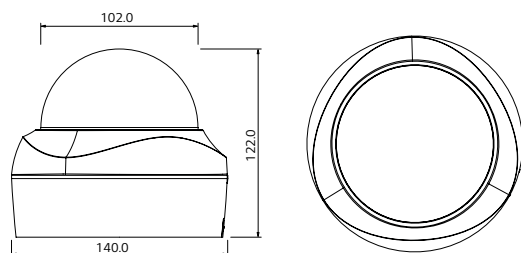

DIMENSION (Unit : mm)

Home Entertainment Company
Security Overseas Marketing Team
LG Twin Towers, 20 Yeouido-dong, Yeongdeungpo-gu, Seoul 150-721, Korea
Phone : +82-2-3777-5184

The eco-friendly label is attached to those products which have passed LG Electronics' rigorous environmental criteria that evaluate 6 hazardous materials (lead, mercury, cadmium, etc.)

<http://www.lgecommercial.com/security-en>