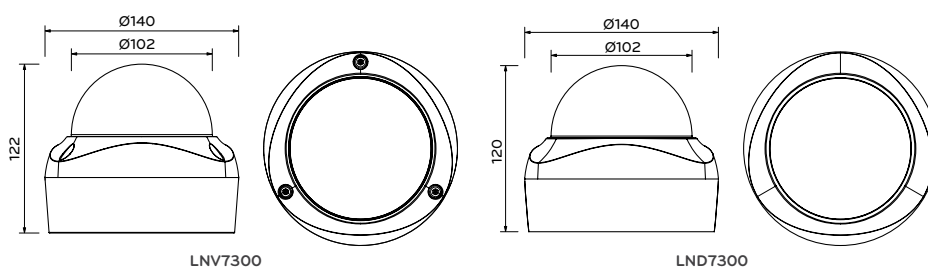

* Exact products and specifications shown may vary by geographic region and are subject to change without notice. Actual products may differ from the images appearing in the catalog.

DIMENSION (Unit : mm)

Home Entertainment Company
Security Overseas Marketing Team
LG Twin Towers, 20 Yeouido-dong, Yeongdeungpo-gu, Seoul 150-721, Korea
Phone : +82-2-3777-5184

The eco-friendly label is attached to those products which have passed LG Electronics' rigorous environmental criteria that evaluate 6 hazardous materials (lead, mercury, cadmium, etc.)

<http://www.LGsecurity.com>