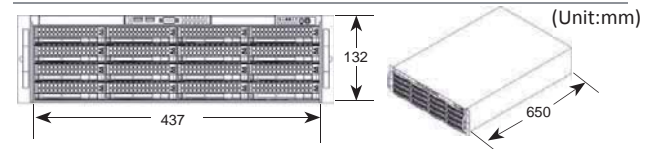

Dimensions 132 x 437 x 650mm

CMX 72CH Recorder	
Model No	CMX1072
Network Video Support	LILIN IP camera, LILIN IP speed dome, LILIN DVR/NVR, CMX live server
Network Video Input	Up to 72 channels at 1080P/3M/5M
Network Video Format	H.264 / MJPEG
Max Network Throughput	Max. 500 Mbps download and 500 Mbps upload speed
RAID Support	Hot-swap 3.5" SATA HDDx16
Recording	
Schedule	7 days x 24 hrs time table, recording mode configurable
Recording Mode	
Recording Mode	Alarm, motion, schedule, and manual
Recording Speed	Max 5MP 12 FPS, 3MP 15 FPS, 2MP at 30 FPS, and ROI recording supported
Recording Resolution	2592x1944, 2048x1536, 1920x1080, 1280x1024, 1280x768, (720x480 / 720x576), 320x240
Alarm Recording	Face detection, audio detection, tamper, motion, DI alarm detection, and ANPR (optional)
Audio Recording	Yes
Circular Recording	Yes / size customizable
Limited Recording	Yes / days customizable
Video Archiving	Yes
Low Bitrate Recording	Yes
Remote Network RAID	Yes
Playback	
Search	Date, time, event, POS SmartSearch, motion SmartSearch, plate search (optional)
Resolution	22592x1944, 2048x1536, 1920x1080, 1280x1024, 1280x768, (720x480 / 720x576), 320x240
Video Speed	Max. 2592x1944 at 12FPS, 2048x1536 at 15FPS, 1080P at 30FPS
Playback Speed	FR: 2X, 4X, 8X, 16X 32X / FF: 2X, 4X, 8X, 16X, 32X
Multi-Playback	FR: 2X, 4X, 8X, 16X 32X / FF: 2X, 4X, 8X, 16X, 32X
Remote CMX Live Video	Yes
Remote DVR/NVR Video	Yes
Video Input	
Support Quantity	Max. 72 channels
Camera Name	20 characters
Channel Editing	Mouse drag-n-drop
Digital Zoom	Yes, ePTZ supported
Grouping	User grouping authentication assignable for eMap, and CMX Software HD 3.6
Remote Monitoring	Yes
Video Output	
DisplayPort Output	x1 / max. 1080P
DVI Output DVI	DVI and VGA share same channel
TV Wall	Dual screen, max. 72 channels
Split Screen	4, 9, 16, 36
Dual Stream Technology	Multi-channel displays D1 and full screen displays 1080P/3M/5M resolution
Multi-Screen	Dual-screen