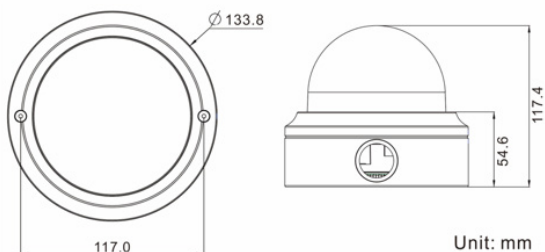

SE2 Outdoor IR Dome

Ruggedized 2MP dome with HDR and built-in IR, for outdoor applications

Shown with optional wall mount

Shown with optional sunshield/wall mount

For customers who need to monitor activity in a variety of lighting conditions, from bright light to complete darkness, the **SE2 Outdoor IR Dome** from March Networks® integrates IR LEDs, High Dynamic Range (HDR), a P-Iris, and 2MP resolution to guarantee superior image quality, regardless of lighting. The camera is protected by a rugged, weather-proof (IP66), vandal-resistant (IK10) enclosure, and generates an alert in the event someone attempts to obstruct or move the camera.

Get HD video outdoors in any lighting or weather condition, and see images in the dark from over 130 feet away.

SE2 Outdoor IR Dome

CAMERA

| | |
|------------------------------------|---|
| Image Sensor | 1/3" Progressive Scan CMOS |
| Effective Pixels | 2MP; 1920 (H) x 1080 (V) |
| Lens: 35834-101 | 2.7-12mm, F1.8, P-Iris lens |
| 36807-101 | 7-22mm, F1.6, DC Iris, autofocus lens |
| Horizontal Field of View | |
| 35834-101 | 100° (Wide); 31° (Tele) |
| 36807-101 | 34° (Wide); 15° (Tele) |
| High Dynamic Range (HDR): | 120dB |
| True Day/Night (TDN) Functionality | Automatically removable IR cut filter; Smart IR LED |
| Minimum Illumination | Color: 0.1 lux; B/W: 0.01 lux; 0 lux with IR On |
| Shutter Speed | 1/10000s |
| Camera Angle Adjustment | Pan 340°, Tilt 80°, Rotation -100° to 100° |
| Pat/Tilt/Zoom | Optical Zoom, Digital PTZ via Command |
| White Balance | Manual/Automatic |
| IR Wavelength | 850nm |
| IR Illumination Distance | 131 feet (40m) |
| Number of LEDs | 8 micro LEDs |