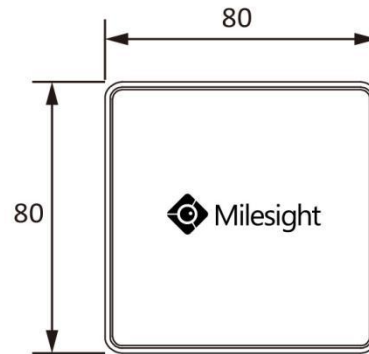

Structure Diagrams