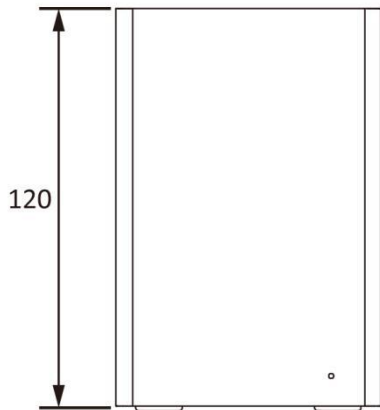

Structure Diagrams