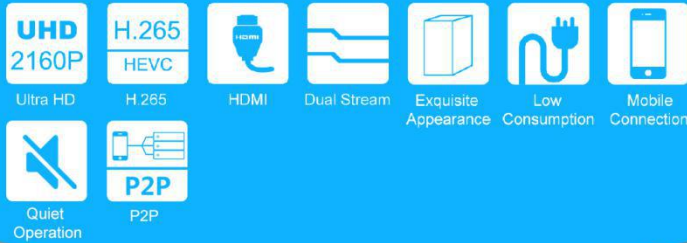

4K H.265 Mini NVR 1000 Series

MS-N1009-UT

[DATASHEET](#)

KEY FEATURES

- **Powerful Decoding Capacity** (Maximum supporting 8*1080P or 9*720P network cameras viewing at the same time.)
- **2* 2.5" HDD** (2 SATA of 2.5" HDD, providing 2TB capacity for each HDD, up to 4TB total hard disk storage.)
- **Exquisite Structure & Easy Installation** (80mm*80mm*120mm sizes, exquisite design and easy to install.)
- **Revolutionary Thermal Design** (The aluminum casing serves as a heat sink and the ventilation holes on rear and bottom panels maximize airflow and carry the heat easily.)

H.265+H.264

Smartly figure out and switch between H.264 and H.265 automatically. It will extend the days to save recording file with H.265 than with other compressions.