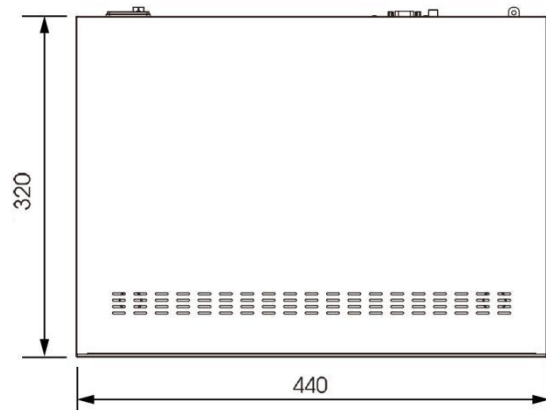

4K H.265 Pro NVR 7000 Series

Interfaces

1. Run Indicator   2. HDD Indicator   3. USB   4. Power Light   5. LAN1   6. LAN2   7. Audio Out   8. Audio In
9. RS-232   10. VGA   11. HDMI   12. USB   13. RS-485   14. Alarm Out   15. Alarm In   16. Power

Installation of HDDs

Structure Diagrams

Units: mm

Naming Convention