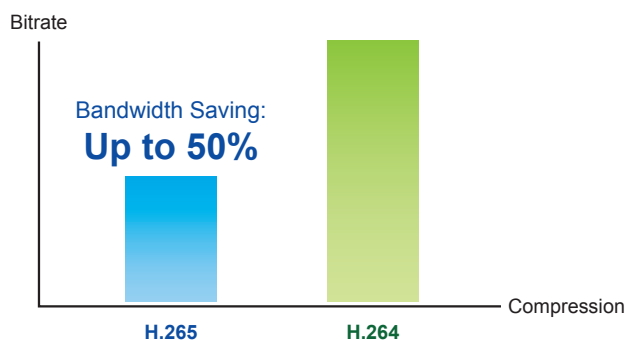

### Compact and Cost-effective 4MP Outdoor Surveillance

PLANET ICA-3460V PoE IP Camera delivers excellent picture quality in **H.265** four mega-pixel resolutions at 30 frames per second (fps). Incorporating the new CMOS image sensor and **30- to 45-meter** IR illuminators, which are specially designed for surveillance applications, the ICA-3460V provides sharp images under all lighting conditions. Moreover, it has an **IP66-rated** housing that can withstand any harsh temperature ranging from **-15°C to 55°C**. Its outdoor and handy features enable you to easily install the camera in any public areas, such as buildings, gardens, parking areas, railway stations and hospitals.

### High Efficiency Video Compression

The ICA-3460V employs the **H.265** technology to enable the camera to provide higher and more efficient image compression rates. If the same image quality level of H.264 is compared with that of H.265, the latter is able to save around 50% of bandwidth, meaning H.265 offers much higher quality video for less bandwidth. Thus, it can further enhance the overall performance of its IP surveillance system.