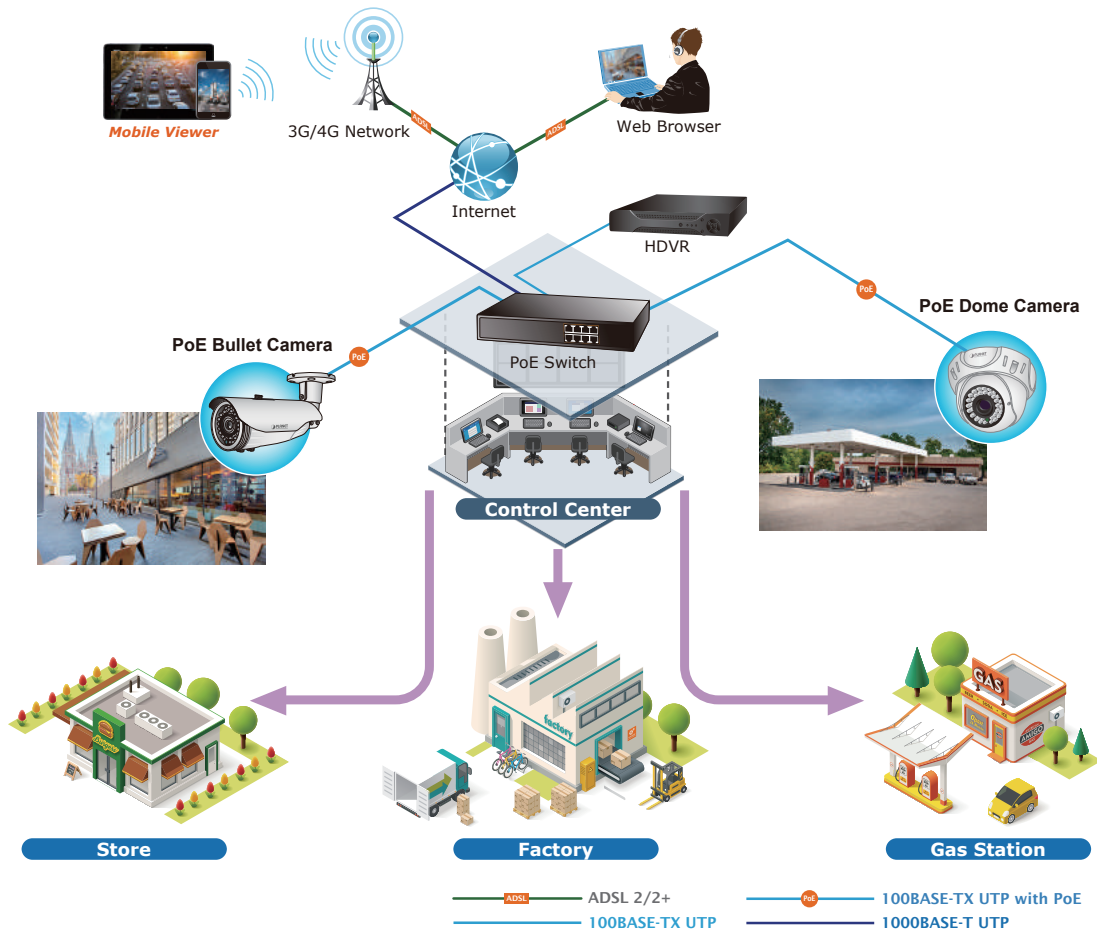

### Advanced Media Management

The ICA-3460V supports a number of advanced features to enhance surveillance flexibility and event management capabilities. The advanced features include 4 configurable regions of privacy mask to protect personal privacy, and external RCA ports that allow accessories, such as speakers and microphones, to be added to the camera for two-way audio function.

### 2-way Audio

### Flexible Installation and Power Functionality

The ICA-3460V incorporates IEEE 802.3af/at Power over Ethernet standard and able to be powered via the network cable from a PoE power sourcing equipment such as PoE Switch or PoE injector. It thus eliminates the need for extra power cables and reduces installation costs while increases the deployment flexibility. The ICA-3460V is ONVIF compliant and thus, it is interoperable with other brands in the market. The ICA-3460V is indisputably the ideal choice for reliable and high-performance surveillance.

## Applications

PLANET ICA-3460V can perform in various surveillance applications. With high-resolution design, it can capture clear images and is perfect for identifying objects and persons. Moreover, the ICA-3460V supports 802.3af/at PoE interface, and facilitates the outdoor surveillance applications without worrying the electric source. Besides, HDVR and Web UI management make you easy to do the configuration and live viewing. With so many features offered, the ICA-3460V no doubt is your best choice for outdoor surveillance solution.