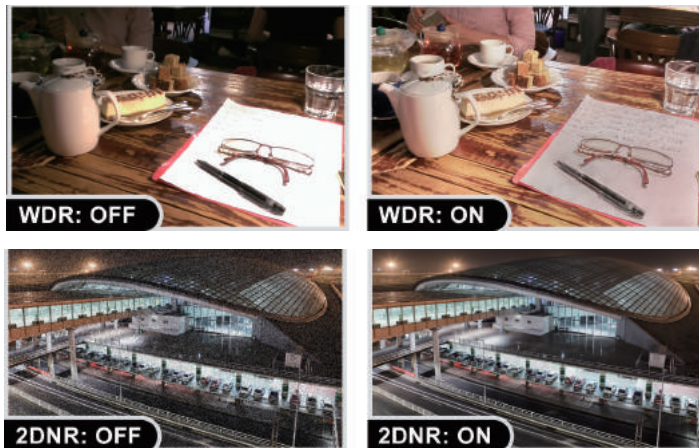

Exceptional Image Quality

Together with powerful image processing attributes like Wide Dynamic Range (WDR) and 2-dimensional Noise Reduction (2DNR) technology, the ICA-3460V is able to filter the intense backlight surrounding a subject and remove noises from video signal. The result is that an extremely clear and exquisite picture quality can be produced even under any challenging lighting conditions.