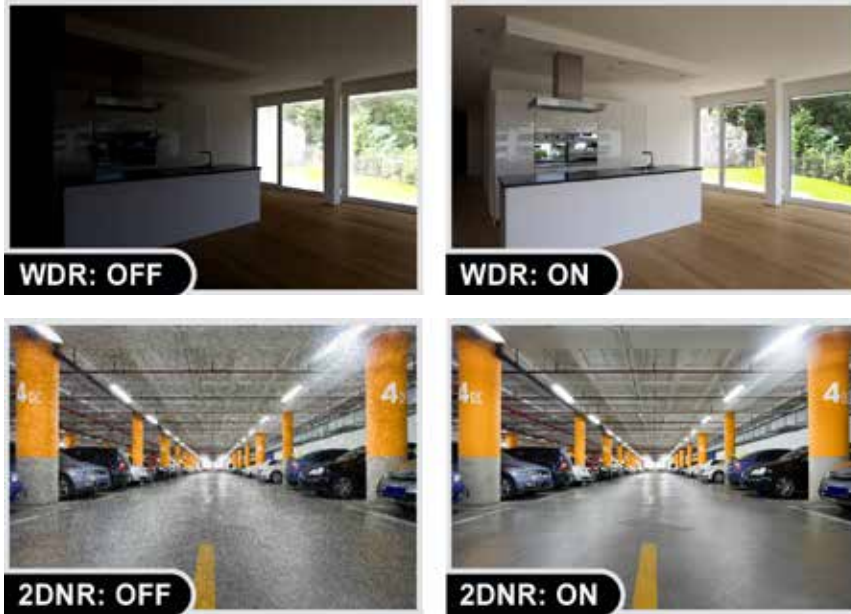

Network and Configuration

- Compliant with IEEE 802.3af PoE interface for flexible deployment
- RTSP / FTP / HTTPS protocols selectable

Easy Installation & Management

- ONVIF compliant for interoperability
- IP66-rated is designed for use in rigorous environment
- Intelligent motion detection alarm
- Easy configuration and management via Windows-based utility or web interface

Water Resistance/Dust-Proof Protection

The IP66-rated housing protects the camera body against rain and dust and ensures operation under extreme weather conditions, which makes it an ideal solution for outdoor applications, such as buildings, roads, parking areas, garages, railway stations and airports.