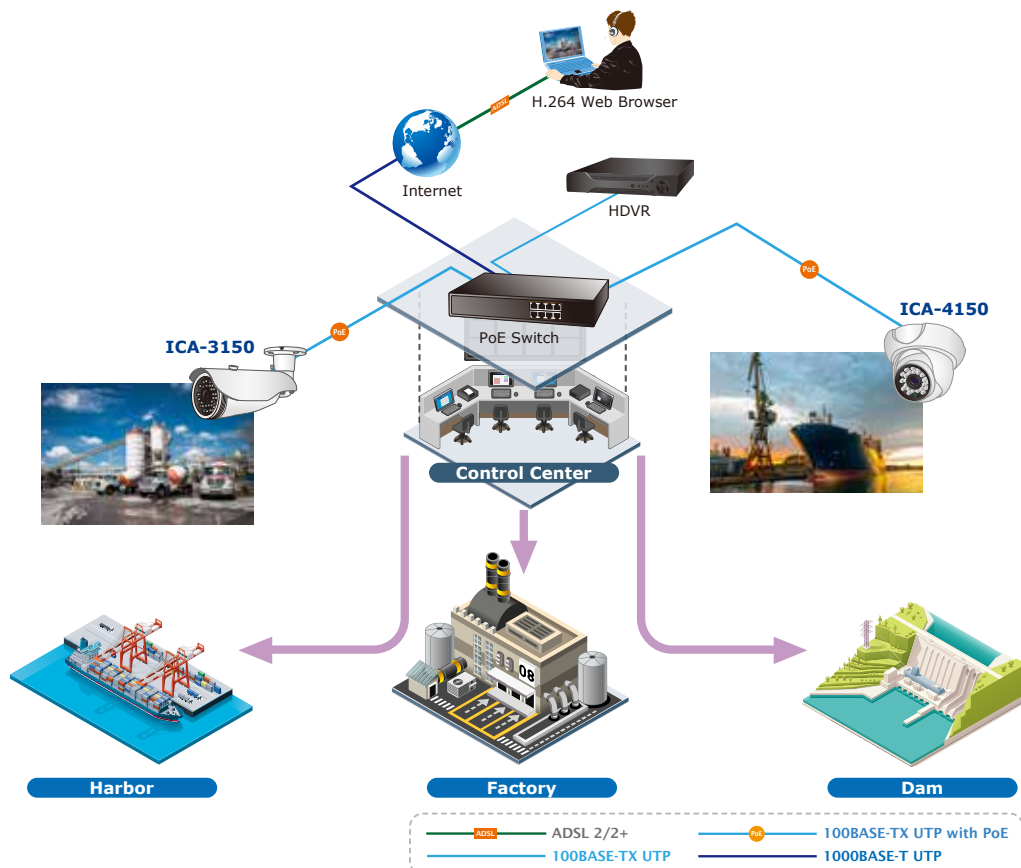

Flexible Installation and Power Functionality

The ICA-4150 incorporates IEEE 802.3af Power over Ethernet standard and able to be powered via the network cable from a PoE power sourcing equipment such as PoE Switch and PoE injector. It thus eliminates the need for extra power cables and reduces installation costs while increases the deployment flexibility. The ICA-4150 is ONVIF compliant and interoperable with other brands in the market. The ICA-4150 is indisputably the ideal choice for reliable and high performance surveillance.

ONVIF Protocol for Surveillance Integration

Applications

PLANET ICA-4150 can perform in various surveillance applications. With high-resolution design, it can capture clear images and is perfect for identifying objects and persons. Moreover, the ICA-4150 supports 802.3af PoE interface, and facilitates the outdoor surveillance applications without worrying the electric source. Besides, HDVR and Web UI management make you easy to do the configuration and live viewing. With so many features offered, the ICA-4150 no doubt is your best choice for outdoor surveillance solution.