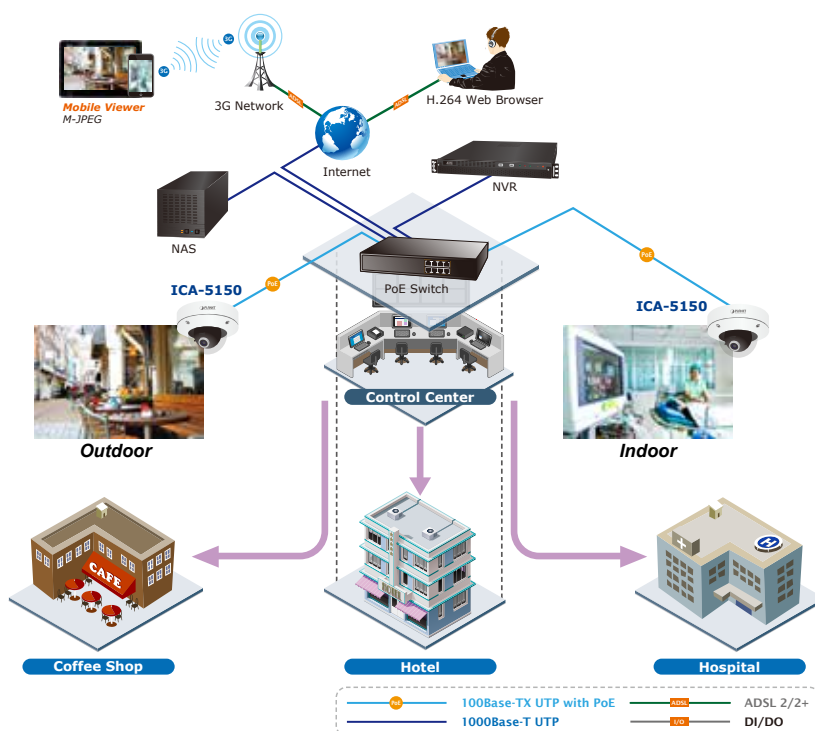

Its Save-to-NAS and Save-to-SD card makes you easy to save your data. Besides, NVR and Web UI management make you easy to do the configuration and live viewing. Moreover, it supports IP66 weatherproof and vandalproof to protect the camera body against rain and dust, and ensures operation under extreme weather conditions.

With so many features offered, the ICA-5150 no doubt is your best choice for outdoor surveillance solution.