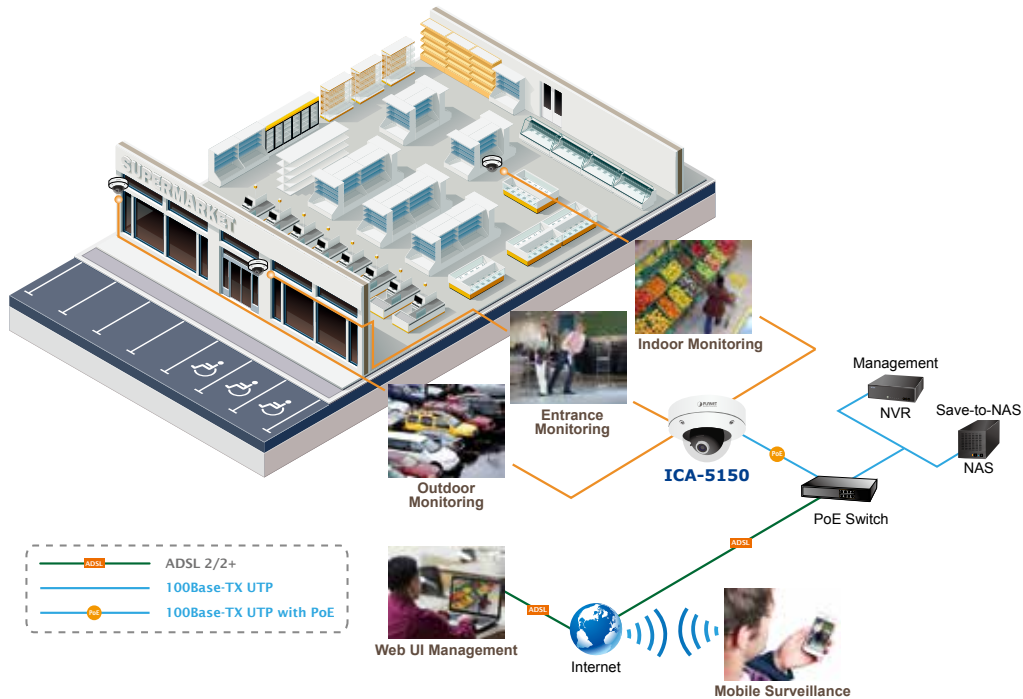

Applications

PLANET ICA-5150 can perform in various surveillance applications. With high resolution design, it can capture clear images and is perfect for identifying objects and persons. Moreover, the ICA-5150 supports 802.3af PoE interface, and facilitates the outdoor surveillance applications without worrying the electric source.