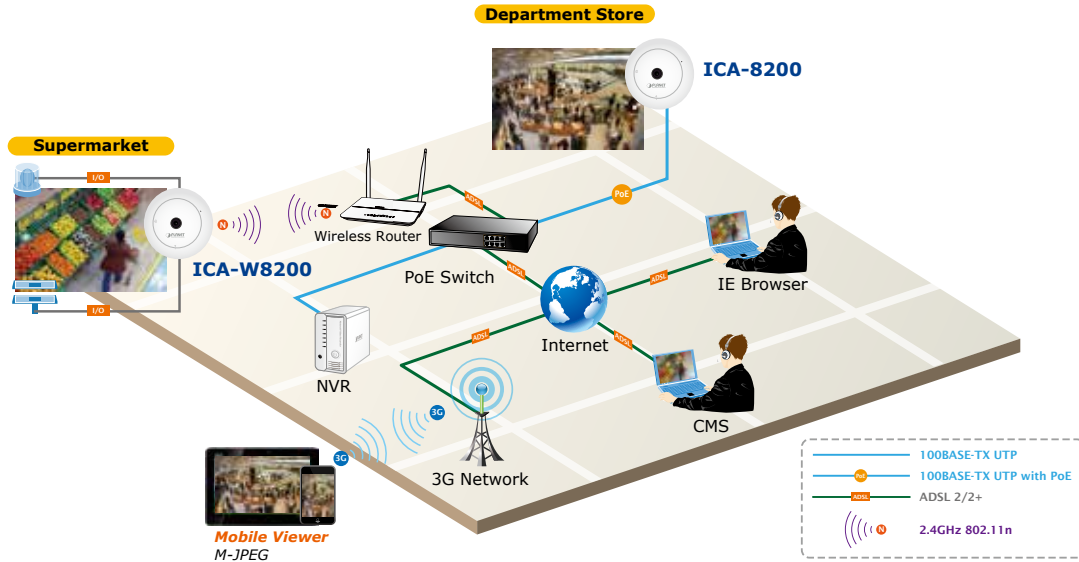

2-way Audio

Motion Detection & Alarms

It is easy to configure motion detection windows by the web management interface of camera. Users can have total control in determining the object and sensitivity of these motion detection windows. The ICA-8200 is able to send email notifications, alerts and snapshots to any dedicated email account. This will alert the user of any event in real time, no matter where the recipient may be.

Motion-activated Recording & Instant Email Alert

Flexible Installation and Power Functionality

The ICA-8200 incorporates IEEE 802.3af Power over Ethernet technology and can be powered from a PoE switch or PoE injector via the network, which eliminates the need for power cables and reduces installation costs. The ICA-8200 is ONVIF-compliant and therefore interoperable with other brands in the market, greatly supporting users to integrate with their existing surveillance network. In addition, the ICA-8200 includes 64-CH central management software for efficient monitoring. The ICA-8200 is indisputably the top choice for reliable and high performance surveillance.

Applications

PLANET ICA-8200 can perform in various surveillance applications. With high-resolution design, it can capture clear images and is perfect for identifying objects and persons. Moreover, the ICA-8200 supports 802.3af PoE interface, and facilitates the indoor surveillance applications without worrying the electric source.

Its Save-to-NAS and Save-to-SD card makes you easy to save your data. Besides, NVR and Web UI management make you easy to do the configuration and live viewing. Moreover, viewing your baby on your smart phone would give you a peace of mind. Of course, this nice camera supports 802.3af PoE interface and facilitates the indoor surveillance applications without worrying the electric source. With so many features offered, the ICA-8200 no doubt is your best choice for indoor surveillance solution.