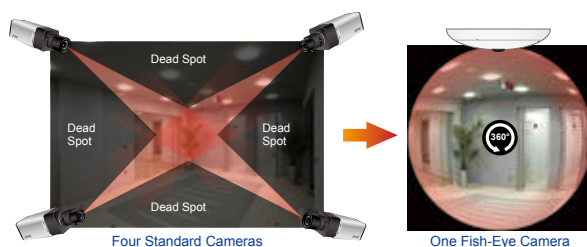

2 Mega-pixel PoE Fish-Eye IP Camera

Compact Panoramic Camera for Wide View Surveillance

PLANET ICA-8200 2 mega-pixel PoE Fish-Eye IP Camera supports H.264, MPEG-4 and JPEG compression formats and delivers excellent picture quality in up to 1440 x 1440 pixels at 15 frames per second (fps). Incorporating the professional 2 mega-pixel resolution sensor, the ICA-8200 provides high-quality images and panorama function with quad view to enable images of monitoring and recording from four different angles to be displayed simultaneously. It offers 180° panoramic view by wall mount installation and 360° surround view in deployment of ceiling mount. Therefore, users do not need to install multiple IP cameras and hence save tremendous installation and maintenance costs. Moreover, the unique design makes it the ideal solution to surveillance applications in boutiques, stores, restaurants, indoor public areas, etc.

360° Panoramic Monitoring for Zero Dead Spot

Full Surveillance with 360° Surround View

Furthermore, the ICA-8200 is a fish-eye camera that allows you to monitor all angles of a location using just one camera and thus save lots of the traditional mechanical Pan/Tilt maintenance cost. The distorted hemispherical image of the fish-eye camera will be converted into the conventional rectilinear projection. Without installing any software, you can watch live view and utilize functions such as motion detection and camera tampering through the Web interface using a web browser. Distortion correction feature of the ICA-8200 can fix the camera video so you can use e-PTZ to zoom in, zoom out, and pan across your camera's video to survey a large area easily.

Camera

- Fish-Eye Lens to bring 360° /180° panoramic wide angle view
- 1/2.5" 2 mega-pixel progressive scan CMOS sensor
- Unique Fish-Eye hardware correction technology
- 1.9 lux minimum illumination at F2.0
- 9 different video modes including digital PTZ function
- Removable IR-cut Filter for Day & Night Function