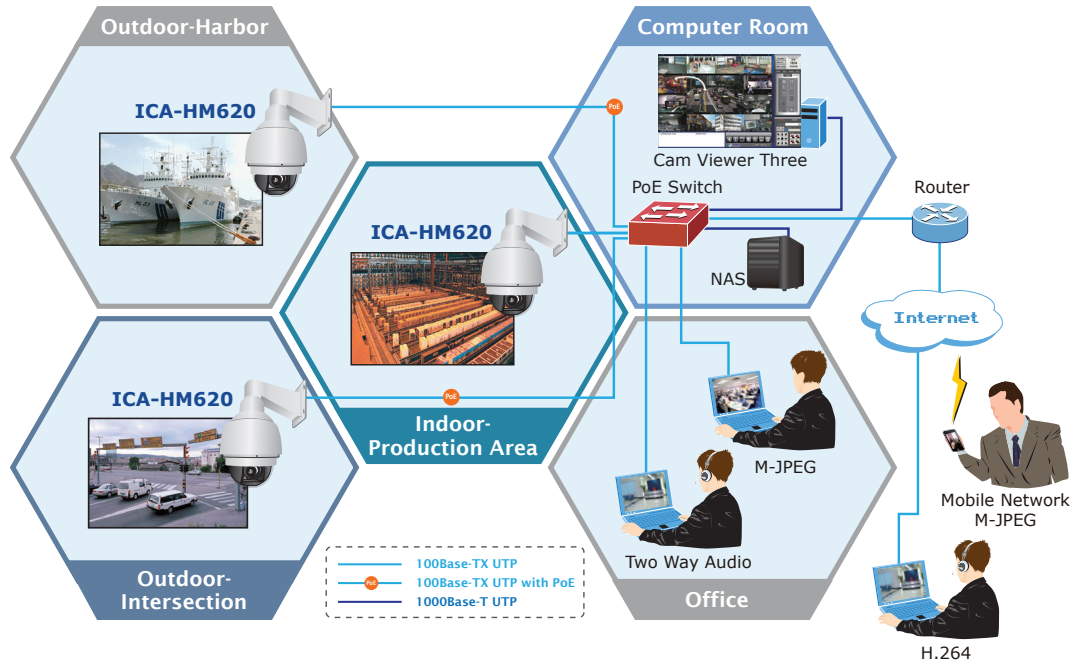

NETWORK AND CONFIGURATION

- IPv4 / IPv6 and UDP / TCP / HTTP / HTTPS protocols selectable
- DDNS and FTP uploading supports more alternatives in surveillance network
- 3GPP for 3G mobile remote applications
- Cam Viewer 3 - Central management software supported
- Easy configuration and management via Windows based utility or web interface

OPERATION

- Built-in 802.3at Compliant PoE Plus
- 360 Degree continuous PAN and Tilt (-10 ~ 190 Degree)
- Preset speed at 5~400 Degree / sec and manual speed 0.5 ~ 90 Degree / sec
- 256 presets, tour based on presets, in which speed and park time of presets can be set
- Cruise line: 8 groups programmable lines, each cruise with 32 presets

ENVIRONMENT

- 4 alarm in and 2 alarm out, and supports alarm trigger
- IP66 outdoor classification with heater and fan for rigorous environment
- Fan and heater with fully automatic intelligent control

APPLICATIONS

PLANET ICA-HM620 is providing various surveillance applications to deliver 360 Degree panoramic clear images. It can provide identification of objects and people, perfect for surveillance needs from all aspects. Which have the IP-66 protecting cover can also be installed in most of outdoor environment such as POS / Cashier of a shop, the mall, lobby, public area and etc.