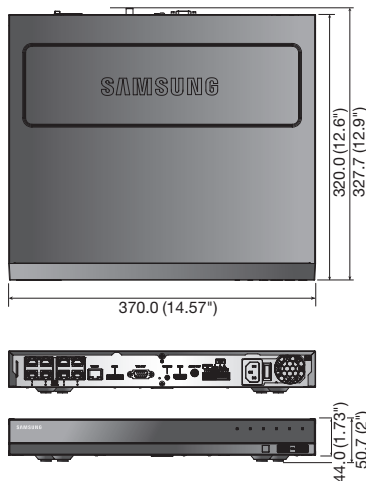

Dimensions

Unit : mm (inch)

SRN-873S		
DISPLAY		
Video	Inputs / Resolution	Up to 8CH / CIF ~ 8M
	Protocols	Samsung, ONVIF
Live	Local Display	HDMI / VGA
	Multi Screen Display	[Local monitor] 1 / 4 / 6 / 8 / Auto sequence, [Web] 1 / 4 / 8 / Auto sequence
	Performance	[Local monitor] 8M (20fps), 5M (30fps), 3M (50fps), 2M (150fps), 720p (240fps), D1 (240fps) [Web] 5M (30fps), 3M (60fps), 2M (120fps), 720p (240fps), D1 (240fps)
PERFORMANCE		
Operating System	Embedded	Linux
	Compression	H.264, MJPEG
Recording	Recording Bandwidth	64Mbps, 2M 8 camera real-time recording
	Resolution	CIF ~ 8M
	Mode	Normal, Scheduled, Event (Pre / Post)
	Event Trigger	Alarm input (4), Video loss, Camera event (Alarm in, MD, Video analytics)
	Event Action	E-mail, PTZ preset, Alarm out, Buzzer, Monitor out
Search & Playback	Playback Bandwidth	32Mbps
	Performance	Max. 3 users
	Mode	Date & Time (Calendar) / Event log list / Text Search (POS)
	Simultaneous Playback	[Local monitor] Up to 8CH, [Web, CMS] Up to 8CH
	Resolution	CIF ~ 8M
	Fish-eye Dewarping	Via Smartviewer
Storage	Internal	2 SATA
	External (DAS)	1 e-SATA
	Max. Capacity	Internal 8TB
Back up	File Back up	BU/EXE (USB), JPG/AVI (Web, CMS)
	Function	Max. 8CH playback, Date-time/title display
Sensor	Input / Output	4 / 3 (NO 2ea, NO/NC 1ea)
Audio	Input / Compression	8CH (Network) / G.711, G.726, AAC (16/48KHz)
	Audio Communication	2-way
NETWORK		
Protocol Support	TCP/IP, UDP/IP, RTP (UDP), RTP (TCP), RTSP, NTP, HTTP, DHCP (Server, Client), PPPoE, SMTP, ICMP, IGMP, ARP, DNS, DDNS, uPnP, HTTPS, SNMP, ONVIF (Profile-S)	
DDNS	Samsung iPOLiS DDNS	
Transmission Bandwidth	Max. 128Mbps	
Max. Remote Users	Search 3 / Live unicast 10 / Live multicast 20	
IP	IPv4 / IPv6	
Security	IP address filtering, User access log, 802.1x authentication, Encryption	
Language	GUI / Web	English, French, German, Italian, Spanish, Russian, Turkish, Polish, Dutch, Swedish, Czech, Portuguese, Danish, Rumanian, Serbian, Croatian, Hungarian, Greek, Norwegian, Finnish, Korean, Chinese, Japanese, Thai
OS	Supported OS : Window XP (Service pack 2 or above), Vista, 7, 8, Mac OS X (10.6 or above)	
Web Browser	Microsoft Internet Explorer (Updated Ver. 8 ~10, IE 9 or above recommended), Mozilla Firefox (Ver. 19.x or above), Google Chrome (Ver. 26.x or above), Apple Safari (Ver. 6.0.3 or above)	
Viewer Software	Type	SSM, Webviewer, SmartViewer, iPOLiS mobile viewer
	CMS Support	SDK / CGI (SUNAPI)
FUNCTIONS		
Camera Setup	Register	PnP mode, Manual mode
	Setup Items	IP address, Add profile edit, Bitrate, Compression, GOP, Quality
		Camera MD setup Camera video setup (Simple focus, Brightness/Contrast, Flip/Mirror, IRIS, WDR, D&N, SSNR, Shutter, SDDR, DIS)
Camera Control	PoE	Monitor PoE power consumption, On/Off control for each PoE camera Remote reset for each PoE camera
Easy Configuration	Setup Wizard (Date/Time, Network, Auto camera configuration)	
PTZ	Control / Preset	Via GUI, Webviewer, SPC-2000 / 255
	OS	Android, iOS
Smart phone	Control	Live (4CH) / Playback (1CH)
System Control	Mouse, IR Remocoan, Web, SPC-2000 (Controller)	
INDICATOR / INTERFACE		
Front	Indicator	Power status LED 1ea, HDD action LED 1ea, Alarm status LED 1ea Record status LED 1ea, Network action LED 1ea, Back up LED 1ea
	USB	2ea (Front 2ea)
	HDMI / VGA	1ea / 1ea
Connections	Audio	Out 1ea (RCA, Line)
	Ethernet	RJ-45 8ea (PoE/PoE+, 100Mbps), RJ-45 1ea (WAN, 1Gbps)
	Alarm	In 4ea (Terminal block) / Out 3ea (Terminal block)
	Reset	Yes (Factory reset)
SYSTEM		
Log	Log List	Max. 20000 (System log, Event log each)
GENERAL		
Electrical	Input Voltage / Current	100 ~ 240V AC, 50/60Hz / 3 ~ 1.5A
	Power Consumption	Max. 166W (2 HDD, PoE on), 44W (2 HDD, PoE off)
	PoE Budget	Max. 100W
Environmental	Operating Temperature	+0°C ~ +40°C (+32°F ~ +104°F)
	Operating Humidity	20% ~ 85% RH
Mechanical	Color / Material	Black / Metal
	Dimensions (WxHxD)	370.0 x 44.0 x 320.0mm (14.57" x 1.73" x 12.6") (1U)
	Weight	Approx. 3.4Kg (7.49lb), 1TB HDD 1ea included