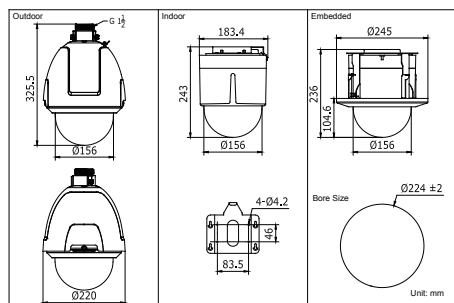

Dimensions

Accessories

	DS-2AF1-513-B (outdoor) DS-2AF1-503-B (indoor)	DS-2AF1-515-B (outdoor) DS-2AF1-505-B (indoor)	DS-2AF1-517-B (outdoor) DS-2AF1-507-B (indoor)
Camera			
Image sensor	1 / 4" SONY EXVIEW HAD progressive scan CCD		
Effective pixel	PAL:752(H)×582(V), NTSC:768(H)×494(V)		
Horizontal resolution	Color: 540 TVL, B / W: 570 TVL		
Signal system	PAL / NTSC		
Min.illumination	Color: 0.7Lux / F1.4 B / W: 0.01Lux / F1.4	Color: 0.65 lux@F1.35 B / W: 0.005 lux@F1.35	Color: 1.4 lux@F1.6 B / W: 0.01 lux@F1.6
White balance	Auto / Manual / ATW / Indoor / Outdoor / Outdoor Auto / sodium lamp		
AGC	Auto / manual		
S / N ratio	≥ 50dB		
DNR	High / Medium / Low / off		
BLC	On / off		
WDR	128x (on / off / auto)		
Anti-shake	--	On / off	
Shutter time	PAL: 1 / 3 ~ 1 / 10,000s, NTSC: 1 / 4 ~ 1 / 10,000s		
Day & night	IR cut filter		
Digital zoom	12x		
Privacy mask	24 privacy masks programmable; a maximum of 8 zones can be masked simultaneously on the same video screen		
Focus model	Auto / semi-automatic / manual		
Lens			
Focal length	4.1-73.8mm, 18X	3.5-98mm,28X	3.4-122.4mm,36X
Zoom speed	Approx.2.0s(Optical Wide-Tele)	Approx.1.7s(Optical Wide-Tele)	Approx.2.7s(Optical Wide-Tele)
Angle of view	48-2.8° (Wide-Tele)	55.8-2.1° (Wide-Tele)	57.8-1.7° (Wide-Tele)
Min. working distance	290-800mm (Wide-Tele)	10-1,500mm(Wide-Tele)	320-1,500mm(Wide-Tele)
Aperture range	F1.4 - F3.0	F1.35 - F3.7	F1.6 - F4.5
Pan and tilt			
Pan Range	360°endless		
Pan Speed	Pan Manual Speed: 0.1° -300° / s, Pan Preset Speed: 540° / s		
Tilt Range	-5°-185°(Auto Mirror)		
Tilt Speed	Tilt Manual Speed: 0.1°-240° / s, Tilt Preset Speed: 400° / s		
Proportional Zoom	Rotation speed can be adjusted automatically according to zoom multiples		
Number of Preset	256		
Patrol	8 patrols, up to 32 presets per patrol		
Pattern	4 patterns, with the total recording time not less than 10 min		
Power-off Memory	Support		
Park Action	Preset / Patrol / Pattern / Pan scan / Tilt scan / Random scan / Frame scan / Panorama scan		
PTZ Position Display	On / Off		
Freeze Frame	Support		
Password Protection	Support		
Zone Scanning / Display	Scanning within programmed zone, display zone title		
Camera Title	Programmable title display		
Compass	Support , the north can be set		
Scheduled Task	Preset / Patrol / Pattern / Pan scan / Tilt scan / Random scan / Frame scan / Panorama scan		
RS-485 communication diagnosis	Including failure information, e.g., wrong address, baud rate errors, et., displayed on the video screen in text		
Manchester code communication diagnosis	Including failure information, e.g., wrong address, baud rate errors s displayed on the video screen in special characters		
Alarm			
Alarm input	2 (7 alarm inputs optional)		
Alarm output	2 relay outputs, alarm response actions configurable		
Alarm action	Preset / Patrol / Pattern / Pan scan / Tilt scan / Random scan / Frame scan / Panorama scan / Relay output		
Input/output			
Monitor output	1.0V[p-p] / 75Ω, NTSC (or PAL) composite, BNC		
General			
Menu language	English, Chinese		
RS-485 protocols	HIKVISION, Pelco-P, Pelco-D, self-adaptive		
Power supply	24 VAC (12 VDC optional)		
Power consumption	Outdoor dome: Max.45 W ; Indoor / In-ceiling dome: Max.20 W		
Working temperature / humidity	-30°C ~ 65°C (-22°F ~ 149°F) (outdoor) / -10°C ~ 50°C (14°F ~ 122°F) (indoor), 90% or less		
Protection level	IP66 standard (outdoor dome), TVS 4,000V lightning protection, surge protection and voltage transient protection		
Mounting	Various mounting modes optional		
Dimensions	Φ 220 × 325.5mm (Φ 8.66" × 12.81") (outdoor), Φ 183.4 × 247mm (Φ 7.22" × 9.72") (indoor)		
Weight (approx.)	5kg (11.02lbs)		