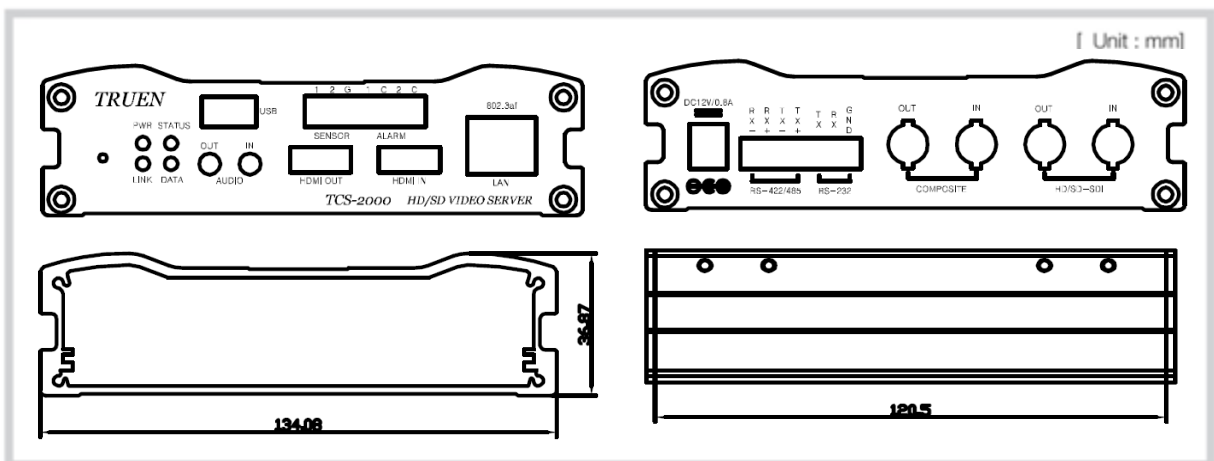

1080p60 Full HD Video Server

TCS-3000

Max. 60fps at 1920 x 1080

Dual Streaming (H.264/H.264, H.264/MJPEG)

MPEG2-TS Supported

Two Way Audio Communication (G.711, AAC)

HD/SD-SDI & HDMI & Composite input

Audio Embedded in 3G/HD/SD-SDI & HDMI

Over 30 Types of PTZ Protocol Supported

- PoE (Power Over Ethernet)
- USB Recording
- Watchdog for System Recovery
- RS-232, RS-422/485 Communication
- Motion Detection
- 2CH Sensor Input / 2CH Alarm Output
- Adjustable Video Bitrate : 32Kbps ~ 16Mbps for Primary Video, 32Kbps ~ 1Mbps for Secondary Video
- Adjustable Video Data Bandwidth : 2,400bps ~ 115,200bps
- Various Protocols : TCP/IP, Multicast, UDP, HTTP, SMTP, FTP, DHCP, DNS, Dynamic DNS, RTP, RTSP, SNMP
- Full Technical Support with SDK & API