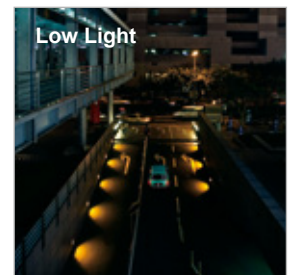

Fixed Dome Network Camera FD8355EHV

1.3MP • WDR Pro II • 30M IR • Smart IR •
3DNR • Smart Focus System • IP66 • IK10

VIVOTEK FD8355EHV is a professional outdoor network dome camera offering 30 fps @ 1.3-Megapixel resolution with superb image quality.

Featuring the new improved Wide Dynamic Range Technology WDR Pro II, it provides extreme visibility in extremely dark & light environments with 4 shutter capture methods. Combined 3D Noise Reduction Technology, which enables the FD8355EHV to capture clear, polished video under low-light conditions and reduce bandwidth from sensor noise, users can identify an increased level of image detail in extremely bright as well as dark environments.

Additionally, as a professional day/night camera, FD8355EHV adopts Smart IR technology which prevents overexposure and provides noise reduction to adjust IR lighting intensity instantaneously based on changes in lighting in the ambient environment.

To provide top-notch image quality, FD8355EHV also comes with a P-iris lens, which controls the iris with extreme precision with its built-in stepper motor. By using software controls, the lens maintains the iris opening at an optimal level at all times, resulting in superior sharpness and depth of field as well as image quality. Furthermore, for installers, properly adjusting the focus of a megapixel network camera can be difficult due to the level of image detail. Thus, FD8355EHV is also designed with VIVOTEK's Smart Focus System to make installation and adjustment easier by using remote focus and zoom adjustment.