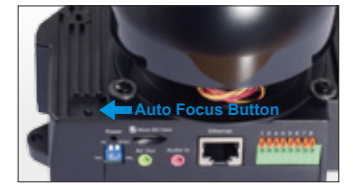

Smart Focus System

• Remote Focus

To facilitate easier installation and adjustment, the FD8363 has adopted a lens with a built-in stepper motor that the installer can use to remotely control the focal length and precisely adjust the camera focus via the configuration webpage.

Best Focus

• Easy Focus

The installer can also easily adjust the focus by pushing the auto focus button on camera body. The lens module will automatically adjust the focus to the best value, offering hassle-free installation and maintenance.