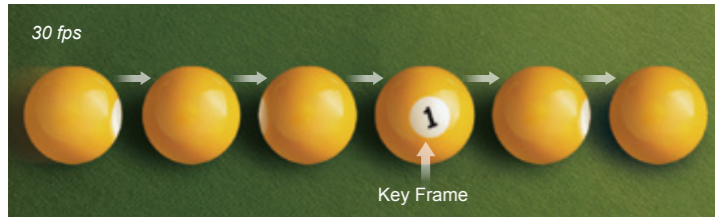

1080p Resolution at Full Frame Rate

The VIVOTEK FD8363 is able to transmit 30 fps @ 1080p with H.264 compression, while conventional megapixel cameras generally only achieve 10 to 15 fps due to hardware limitations. The ability to view and record footage at a full frame rate enables much more effective surveillance.