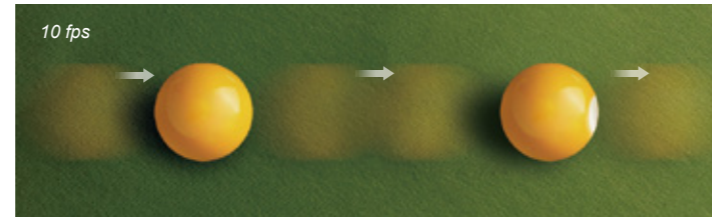

SUPREME

1080p Resolution at Full Frame Rate

The VIVOTEK FD8363 is able to transmit 30 fps @ 1080p with H.264 compression, while conventional megapixel cameras generally only achieve 10 to 15 fps due to hardware limitations. The ability to view and record footage at a full frame rate enables much more effective surveillance.

For example, if a person or object of interest passes quickly through the camera's field of view during an event, a 10 fps frame rate might mean only a single frame with the target is captured, while the FD8363 would capture three frames, providing a fuller record of the event and more reliable identification of the target.