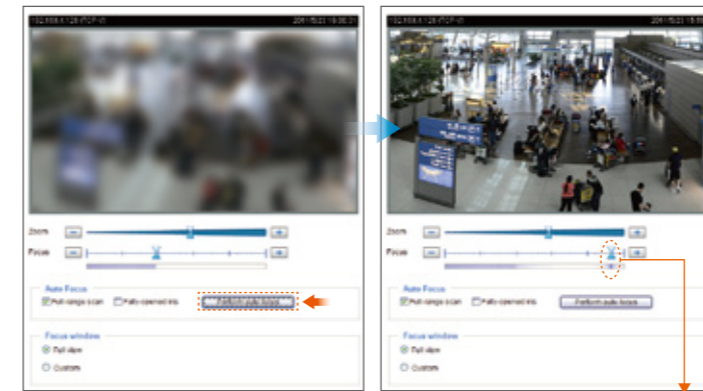

• Smart IR

When the Smart IR function is enabled, the camera automatically adjusts the IR lighting intensity in order to avoid overexposure in night mode and is highly beneficial in capturing usable video when the object of interest is close to the camera and IR LEDs.

Smart Focus System

• Remote Focus

To facilitate easier installation and adjustment, the FD8363 has adopted a lens with a built-in stepper motor that the installer can use to remotely control the focal length and precisely adjust the camera focus via the configuration webpage.