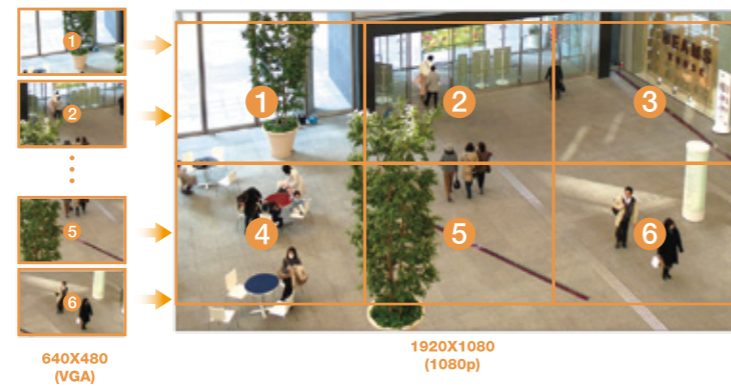

The FD8363 is especially well suited to monitor broad spaces such as shopping mall, airport, and hotel lobby, etc. In addition, it is excellent for applications requiring accurate recognition for post-content analysis, such as the identification of people or license plates.