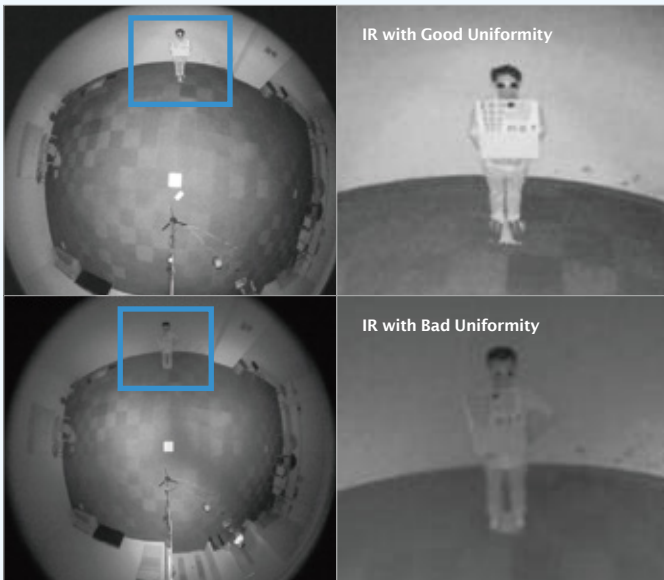

FE8181/81V

Fisheye Network Camera

5MP · 360° Surround View · 360° 10 Meter IR · Smart IR · 3DNR · IP66 · IK10 · Pixel Calculator

VIVOTEK FE8181/81V are the latest fisheye fixed dome network cameras from VIVOTEK, featuring a detailed 5-Megapixel resolution sensor with superb image quality. Equipped with a fisheye lens for 180° panoramic view (wall mount) or 360° surround view (ceiling/floor/table mount) without blind spots, the cameras are able to provide coverage of wide, open areas, such as airports, shopping malls, parking lots, retail stores, offices and more.

The FE8181/81V, true day/night cameras, feature a removable IR-cut filter, maintaining clear images 24 hours a day, with built-in IR LEDs enabling the camera to provide uniformly 360° surround illumination for clear viewing up to 10 meters, even in completely dark environments.

Key Features

- 5-Megapixel CMOS Sensor
- 30 fps @ 1080p Full HD
- 1.5 mm Fisheye Lens for 180° Panoramic View and 360° Surround View
- Removable IR-cut Filter for Day & Night Function
- EN50155 Compliance for Professional Mobile Surveillance (FE8181V)
- Real-time H.264, MPEG-4, and MJPEG Compression (Triple Codec)
- WDR Enhancement for Unparalleled Visibility in Extremely Bright and Dark Environments
- Vandal-proof IK10-rated and Weather-proof IP66-rated Housing (FE8181V)
- ePTZ for Data Efficiency
- Built-in 802.3at Compliant PoE
- Built-in MicroSD/SDHC/SDXC Card Slot for On-board Storage
- Pixel Calculator for Image Clarity Measurement
- Support Local Dewarping