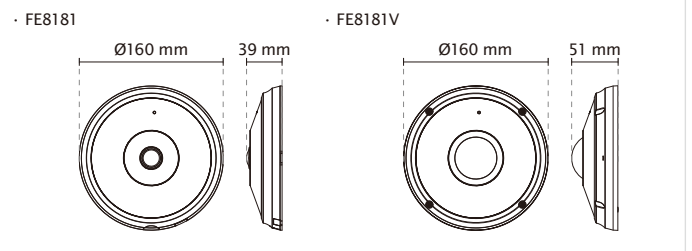

Dimensions

Compatible Accessories

Mounting Kits

Power Adapter

All specifications are subject to change without notice. Copyright © VIVOTEK INC. All rights reserved.

Distributed by:

VIVOTEK INC.
6F, No.192, Lien-Cheng Rd., Chung-Ho,
New Taipei City, 235, Taiwan, R.O.C.
T: +886-2-82455282 F: +886-2-82455532
E: sales@vivotek.com

VIVOTEK USA
2050 Ringwood Avenue,
San Jose, CA 95131
T: 408-773-8686 F: 408-773-8298
E: salesusa@vivotek.com

VIVOTEK Europe
Randstad 22-133, 1316BW Almere,
The Netherlands
T: +31(0)36-5298-434
E: saleseurope@vivotek.com

Ver 1.6