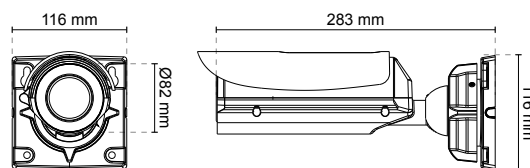

Dimensions

Compatible Accessories

Mounting Kits

All specifications are subject to change without notice. Copyright © VIVOTEK INC. All rights reserved.

Distributed by:

VIVOTEK INC.
6F, No.192, Lien-Cheng Rd., Chung-Ho,
New Taipei City, 235, Taiwan, R.O.C.
T: +886-2-82455282 F: +886-2-82455532
E: sales@vivotek.com

VIVOTEK USA
2050 Ringwood Avenue,
San Jose, CA 95131
T: 408-773-8686 F: 408-773-8298
E: salesusa@vivotek.com

VIVOTEK Europe
Randstad 22-133, 1316BW Almere,
The Netherlands
T: +31(0)36-5298-434
E: sales europe@vivotek.com