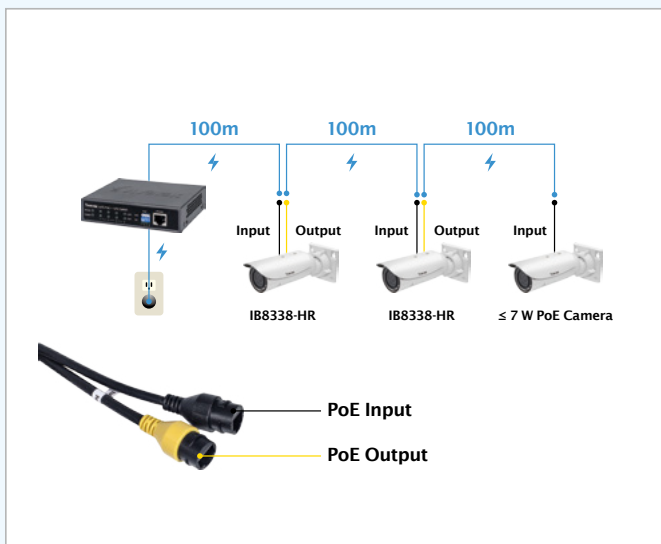

IB8338-H/38-HR

Bullet Network Camera

1MP · 30M IR · IP66 · Smart Stream · WDR Pro · Embedded PoE Extender

The VIVOTEK IB8338-H/38-HR is a sleek, bullet-style network camera designed for diverse outdoor applications. Equipped with a 1MP sensor enabling a viewing resolution of 720P at a smooth 30 fps, the IB8338-H/38-HR is an all-in-one outdoor camera capable of capturing crystal clear images, even in high-contrast lighting conditions. The IB8338-H/38-HR is also equipped with VIVOTEK Smart Stream and 3DNR to save substantial bandwidth for our users.

To suit various outdoor applications and ease cable deployment, the IB8338-HR is the first network camera in the surveillance market designed with an embedded extender to allow PoE input and PoE output. With the IB8338-HR, users can implement a total PoE solution simply and quickly.

Key Features

- 1-Megapixel CMOS Sensor
- 30 fps @ 1280x800
- 2.8 ~ 12 mm Vari-focal, P-iris Lens
- Removable IR-cut Filter for Day & Night Function
- Built-in IR Illuminators, Effective up to 30 Meters
- Real-time H.264, and MJPEG Compression
- Two-way Audio
- WDR Pro for Clear Visibility in Extremely Bright and Dark Environments
- Weather-proof IP66-rated Housing
- 3D Noise Reduction
- Embedded PoE Extender Design to Support Both PoE Input & Output (IB8338-HR)