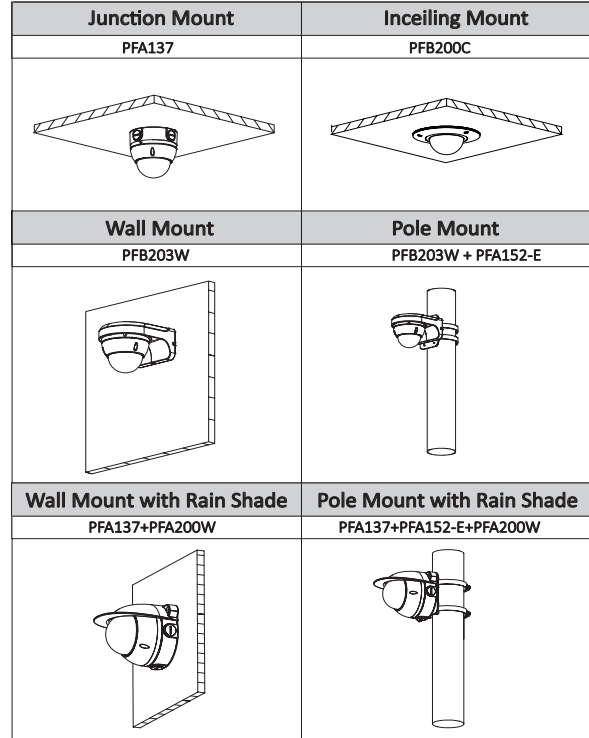

Environmental

Operating Conditions	-30° C ~ +60° C (-22° F ~ +140° F) / Less than 95% RH
Storage Conditions	-30° C ~ +60° C (-22° F ~ +140° F) / Less than 95% RH
Ingress Protection	IP67
Vandal Resistance	IK10

Construction

Casing	Metal
Dimensions	φ122mm×88.9mm(4.80"×3.50")
Net Weight	0.4Kg (0.88lb)
Gross Weight	0.54Kg(1.19lb)

Ordering Information

Type	Part Number	Description
4MP camera	DH-IPC-HDBW2431RP-ZAS	4MP WDR IR Dome Network Camera, PAL
	DH-IPC-HDBW2431RN-ZAS	4MP WDR IR Dome Network Camera, NTSC
	IPC-HDBW2431RP-ZAS	4MP WDR IR Dome Network Camera, PAL
	IPC-HDBW2431RN-ZAS	4MP WDR IR Dome Network Camera, NTSC
	DH-IPC-HDBW2431RP-VFAS	4MP WDR IR Dome Network Camera, PAL
	DH-IPC-HDBW2431RN-VFAS	4MP WDR IR Dome Network Camera, NTSC
	IPC-HDBW2431RP-VFAS	4MP WDR IR Dome Network Camera, PAL
	IPC-HDBD2431RN-VFAS	4MP WDR IR Dome Network Camera, NTSC
Accessories (optional)	PFA137	Junction box
	PFB203W	Wall mount
	PFA152-E	Pole mount
	PFB200C	In-ceiling Mount
	PFA200W	Rain shade

Accessories

Optional: