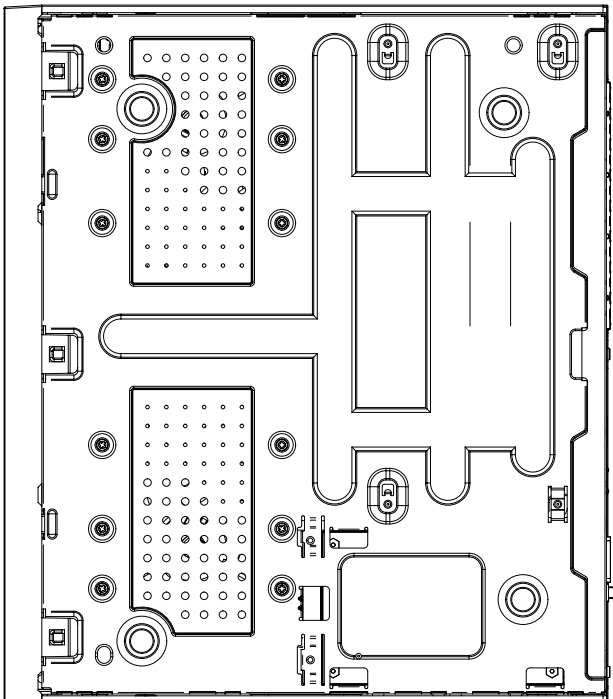

# LRN-1610S

16CH 5MP NVR with PoE Switch

---

## Key Features

- Up to 16CH 5MP
- H.265, H.264, MJPEG codec
- 100Mbps network camera recording
- Plug & play by 16 PoE ports
- Up to 2 SATA (12TB)
- HDMI / VGA local monitor
- P2P service (QR code connect)

320 [12.6]

370 [14.57]

45 [1.77]

50.7 [2]

3	파생 MODEL 2	
2	파생 MODEL 1	
1	BASIC MODEL	'20.01.28
No.	MODEL NAME	LRN-1618R

Unit:mm[inch] SCALE:1/1