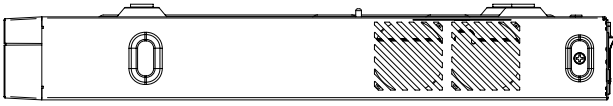

## Key Features

- Up to 16CH 5MP
- H.265, H.264, MJPEG codec
- 100Mbps network camera recording
- Plug & play by 16 PoE ports
- Up to 2 SATA (12TB)
- HDMI / VGA local monitor
- P2P service (QR code connect)

Camera Setup	Item	IP address, Add profile edit, Bitrate, Compression, GOP, Quality, Camera MD setup, Wisestream, Dynamic GOV/FPS, VA Setup Camera video setup (Simple focus, Brightness/Contrast, Flip/Mirror, IRIS, WDR, D&N, SSNR, Shutter, SSSDR, DIS), Fisheye Dewarping Mode, Hallway View Setup, Camera Webpage
PTZ	Control	Via GUI, Webviewer
Smart phone	Support Model	iOS, Android
	Protocol Support	RTP, RTSP, HTTP, HTTPS, CGI(SUNAPI)
	Control	Live(Multi-Profile Support), Playback
	Max. Remote Users	Search(3), Live Unicast(10)
Redundancy	ARB	Support
Easy configuration		P2P(QR code)
<b>Interface</b>		
HDMI		1EA
VGA		1EA
Ethernet		RJ-45(10/100/1000BASE-T) x 1 RJ-45(PoE+) x 16
USB		2EA(Front 1, Rear 1)
Power inlet		AC 1EA
<b>System</b>		
System Control		Mouse, IR remocon, Web
Language		English, French, German, Italian, Spanish, Russian, Turkish, Polish, Dutch, Swedish, Czech, Portuguese, Danish, Rumanian, Serbian, Croatian, Hungarian, Greek, Norwegian, Finnish, Korean, Chinese, Japanese, Thai, Vietnamese
<b>Environmental</b>		
Operating Temperature		0°C to +40°C(32°F to 104°F)
Operating Humidity		20% ~ 85% RH
<b>Electrical</b>		
Power Input		100~240VAC±10%
Power Consumption		Max. 158.2W(2HDDs, PoE on) Max. 34.6W(2HDDs, PoE off)
PoE Budget		Max. 130W
<b>Mechanical</b>		
Color / Material		Black / Metal
Dimension (WxHxD)		W370.0 x H44.0 x D320 mm (14.57" x 1.73" x 12.6") (1U)
Weight		2.79Kg (6.15lb)

320 [12.6]

370 [14.57]

45 [1.77]

50.7 [2]

3	파생 MODEL 2	
2	파생 MODEL 1	
1	BASIC MODEL	'20.01.28
No.	MODEL NAME	LRN-1618R

Unit:mm[inch] SCALE:1/1