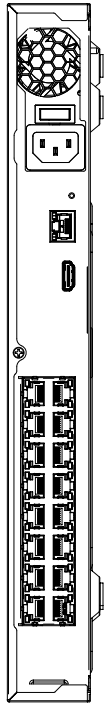

320 [12.6]

370 [14.57]

45 [1.77]

50.7 [2]

3	파생 MODEL 2	
2	파생 MODEL 1	
1	BASIC MODEL	'20.01.28
No.	MODEL NAME	LRN-1618R

Unit:mm[inch] SCALE:1/1