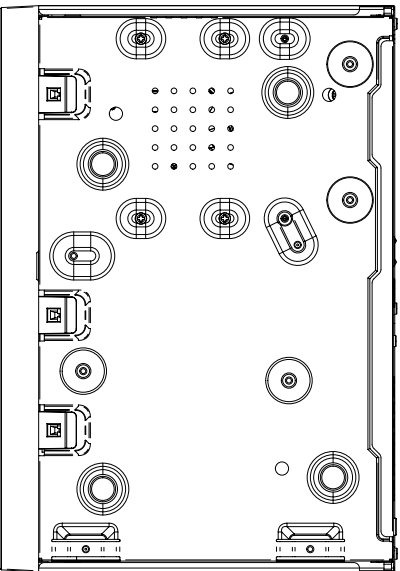

Functions

Camera Setup	Item	IP address, Add profile edit, Bitrate, Compression, GOP, Quality, Camera MD setup, Wisestream, Dynamic GOV/FPS, VA Setup Camera video setup (Simple focus, Brightness/Contrast, Flip/Mirror, IRIS, WDR, D&N, SSNR, Shutter, SSSDR, DIS), Fisheye Dewarping Mode, Hallway View Setup, Camera Webpage
PTZ	Control	Via GUI, Webviewer
Smart phone	Support Model	iOS, Android
	Protocol Support	RTP, RTSP, HTTP, HTTPS, CGI(SUNAPI)
	Control	Live(Multi-Profile Support), Playback
	Max. Remote Users	Search(3), Live Unicast(10)
Redundancy	ARB	Support
Easy configuration		P2P(QR code)
Interface		
HDMI		1EA
Ethernet		RJ-45(10/100/1000BASE-T) x 1 RJ-45(PoE+) x 8
USB		2EA(Front 1, Rear 1)
System		
System Control		Mouse, IR remocon, Web
Language		English, French, German, Italian, Spanish, Russian, Turkish, Polish, Dutch, Swedish, Czech, Portuguese, Danish, Rumanian, Serbian, Croatian, Hungarian, Greek, Norwegian, Finnish, Korean, Chinese, Japanese, Thai, Vietnamese
Environmental		
Operating Temperature		0°C to +40°C(32°F to 104°F)
Operating Humidity		20% ~ 85% RH
Electrical		
Power Input		54VDC / 1.67A
Power Consumption		Max. 76.2W(1HDD, PoE on) Max. 8.1W(1HDD, PoE off)
PoE Budget		Max. 65W
Mechanical		
Color / Material		Black / Metal
Dimension (WxHxD)		W300.0 x H47.1 x D208.4 mm (11.8" x 1.85" x 8.2") (1U)
Weight		1.01Kg (2.23lb)

208.7 [8.22]

300 [11.81]

47 [1.85]

51.9 [2.04]

3	파생 MODEL 2	QRN-8205
2	파생 MODEL 1	LRN-8108
1	BASIC MODEL	'19.11.12
No.	MODEL NAME	QRN-811

Unit:mm[inch] SCALE:1/1 Hanwha Techwin

© Hanwha Techwin Co., Ltd. All rights reserved.