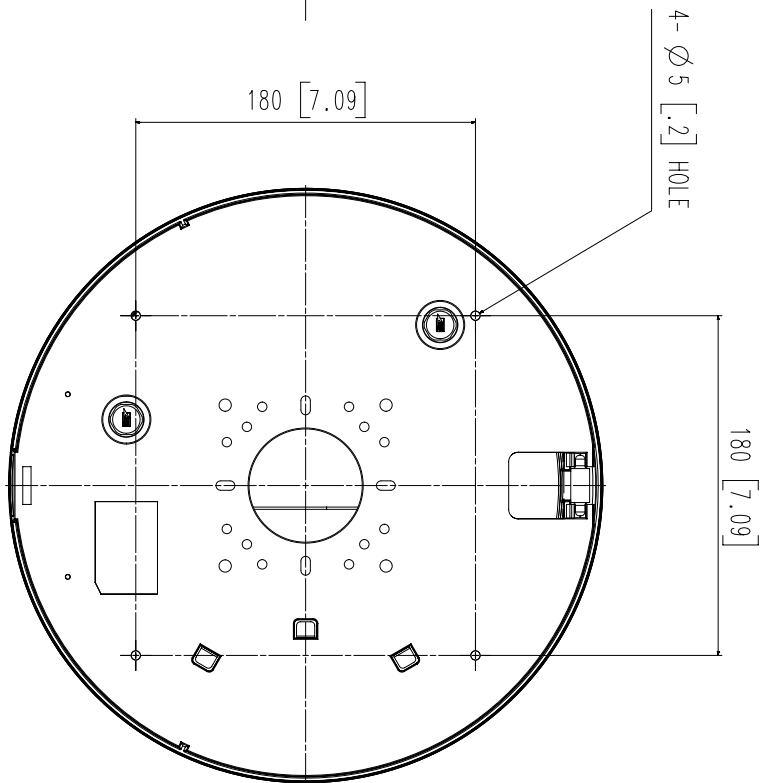

## Key Features

- 5MP x 4ch multi-directional camera
- Motorized PTRZ support
- Max. 30fps@5MP(H.265, H.264)
- 4.13~9.4mm(2.3x) motorized varifocal lens
- IR viewable length : 30m
- H.265, H.264, MJPEG codec, Multi streaming
- Video analytics, WiseStream II
- IP66, IK10, NEMA4X

Unit: mm [inch]	SCALE: 1/1	© Hanwha Techwin	
No.	MODEL NAME	DATE	
1	PNM-9084RQZ, PNM-9085RQZ	'19.10.08	