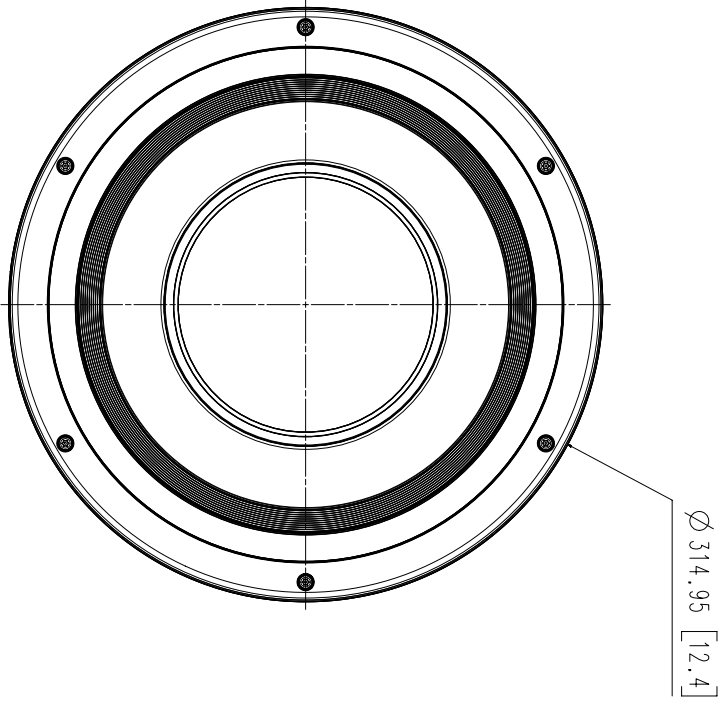

# PNM-9085RQZ

20MP IR PTRZ Multi-directional Camera

---

## Key Features

- 5MP x 4ch multi-directional camera
- Motorized PTRZ support
- Max. 30fps@5MP(H.265, H.264)
- 4.13~9.4mm(2.3x) motorized varifocal lens
- IR viewable length : 30m
- H.265, H.264, MJPEG codec, Multi streaming
- Video analytics, WiseStream II
- IP66, IK10, NEMA4X

Unit: mm [inch]	SCALE: 1/1	© Hanwha Techwin	
No.	MODEL NAME	DATE	
1	PNM-9084RQZ, PNM-9085RQZ	'19.10.08	