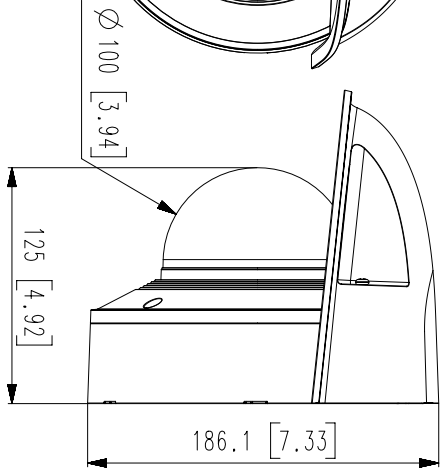

Unit: mm [inch]	SCALE: 1/1	© Hanwha Techwin
No.	MODEL NAME	DATE
1	XNV-6081Z	19.09.27
2	XNV-8081Z	19.09.27
3	XNV-6081	19.09.27
4	XNV-6081R	19.09.27
5	XNV-8081R	19.09.27
6	PNV-A9081R	19.09.27
7	XNV-6081RE	19.12.18
8	XNV-8081RE	19.12.18
9	XNV-8082R	19.12.18
10	XNV-9082R	19.12.18
11		
12		
13