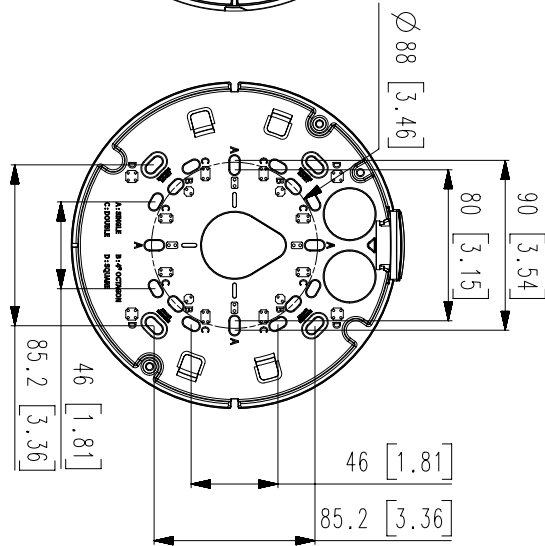

Unit: mm [inch]	SCALE: 1/1	© Hanwha Techwin
No.	MODEL NAME	DATE
1	XNV-6081Z	19.09.27
2	XNV-8081Z	19.09.27
3	XNV-6081	19.09.27
4	XNV-6081R	19.09.27
5	XNV-8081R	19.09.27
6	PNV-A9081R	19.09.27
7	XNV-6081RE	19.12.18
8	XNV-8081RE	19.12.18
9	XNV-8082R	19.12.18
10	XNV-9082R	19.12.18
11		
12		
13