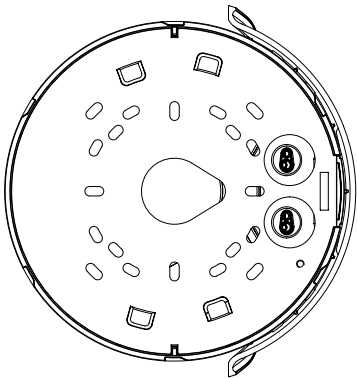

Unit: mm [inch]	SCALE: 1/1	© Hanwha Techwin
No.	MODEL NAME	DATE
1	XNV-6081Z	19.09.27
2	XNV-8081Z	19.09.27
3	XNV-6081	19.09.27
4	XNV-6081R	19.09.27
5	XNV-8081R	19.09.27
6	PNV-A9081R	19.09.27
7	XNV-6081RE	19.12.18
8	XNV-8081RE	19.12.18
9	XNV-8082R	19.12.18
10	XNV-9082R	19.12.18
11		
12		
13