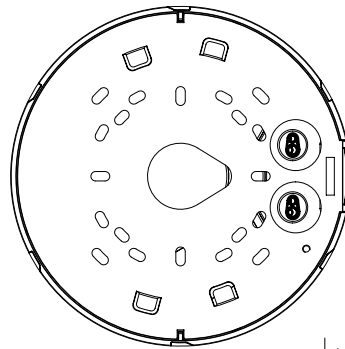

Unit: mm [inch]	SCALE: 1/1	© Hanwha Techwin
No.	MODEL NAME	DATE
1	XNV-6081Z	19.09.27
2	XNV-8081Z	19.09.27
3	XNV-6081	19.09.27
4	XNV-6081R	19.09.27
5	XNV-8081R	19.09.27
6	PNV-A9081R	19.09.27
7	XNV-6081RE	19.12.18
8	XNV-8081RE	19.12.18
9	XNV-8082R	19.12.18
10	XNV-9082R	19.12.18
11		
12		
13