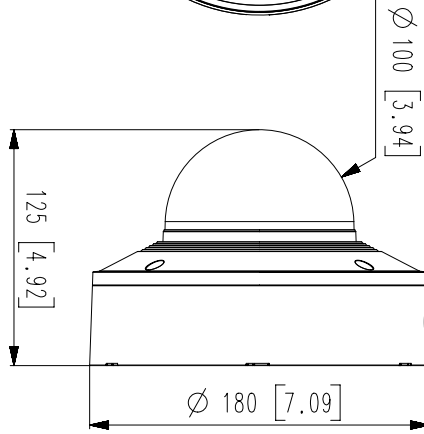

Unit: mm [inch]	SCALE: 1/1	© Hanwha Techwin
No.	MODEL NAME	DATE
1	XNV-6081Z	19.09.27
2	XNV-8081Z	19.09.27
3	XNV-6081	19.09.27
4	XNV-6081R	19.09.27
5	XNV-8081R	19.09.27
6	PNV-A9081R	19.09.27
7	XNV-6081RE	19.12.18
8	XNV-8081RE	19.12.18
9	XNV-8082R	19.12.18
10	XNV-9082R	19.12.18
11		
12		
13